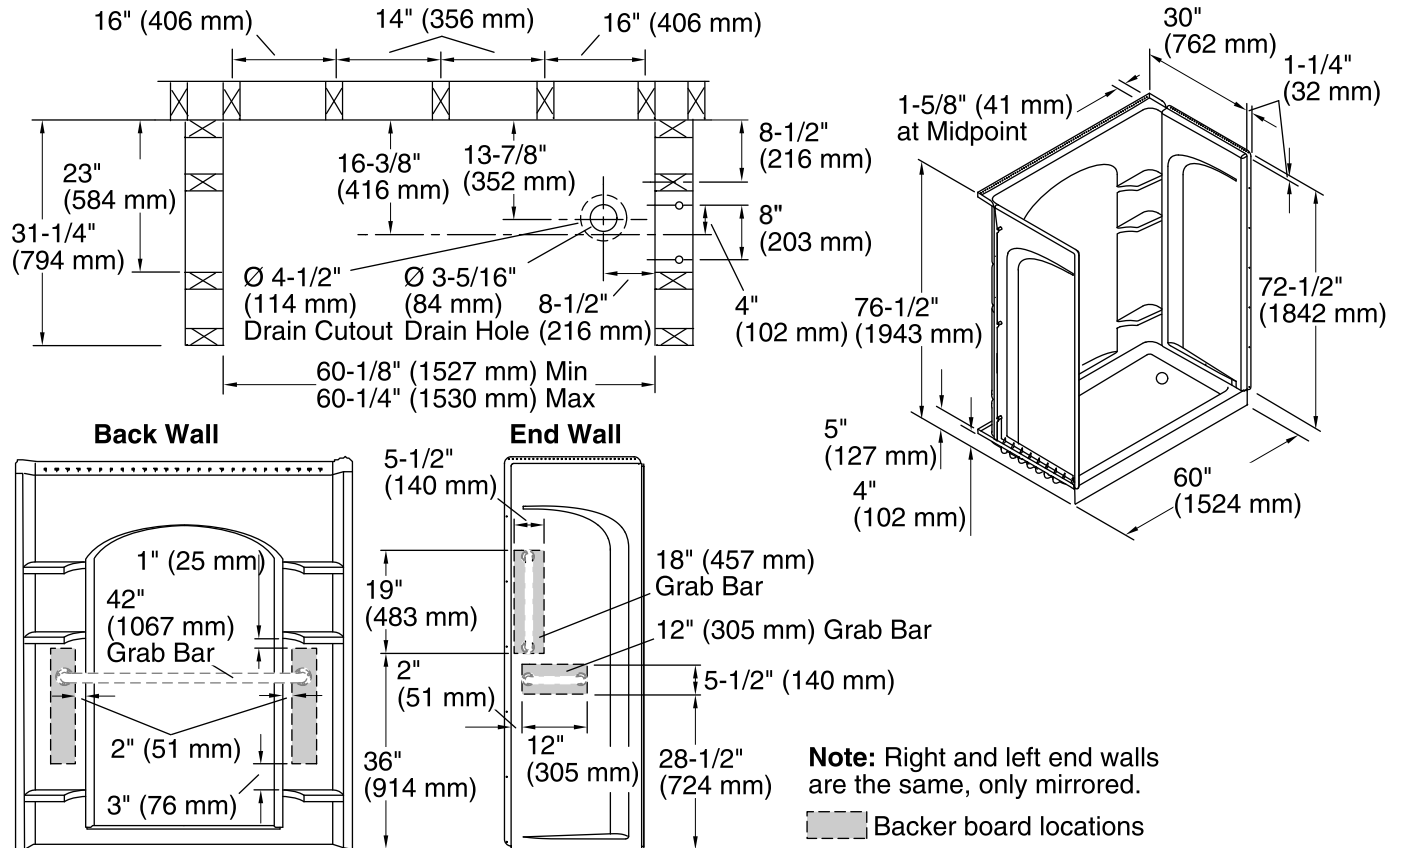

2-13-2016 04:32

STERLING

A KOHLER COMPANY

Ensemble™

60" x 30" ED Shower w/ Backer Boards

72170126

Technical Information

All product dimensions are nominal.

Installation: 3-Wall Alcove

Drain location: Right

Door height required: 70-1/2" (1791 mm)

Door width required: 56-5/8" (1438 mm)

Notes

Measure your actual product for rough-in details.

Install this product according to the installation instructions.