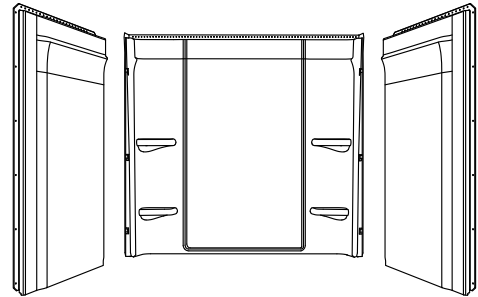

Ensemble™

60"x32" Medley™ Wall Set w/ Backer Boards 71324106

Features

- Durable high gloss finish.
- Innovative Dry-Block™ seal and channeled water containment system form watertight seams.
- Clean, contemporary design with ample shelving.
- Wall surround includes backer boards for future grab bar installation.

Material

- Compression molded from our exclusive solid Vikrell® material.

Installation

- Modular design allows it to be moved around corners and through doorways with ease.
- Caulk-free installation.

Codes/Standards

CSA B45.5/IAPMO Z124
ASTM E162
ASTM E662
Greenguard UL 2818 - Gold

STERLING® Warranty - Fixtures Made of Solid Vikrell Material

See website for detailed warranty information.

Available Color/Finishes

Color tiles intended for reference only.

Color	Code	Description

	0	White
	96	Biscuit

USA/Canada: 1-800-STERLING (1-800-783-7546)

Kohler Co. reserves the right to make revisions without notice to product specifications.

For the most current Specification Sheet, go to www.sterlingplumbing.com.

11-4-2015 02:47