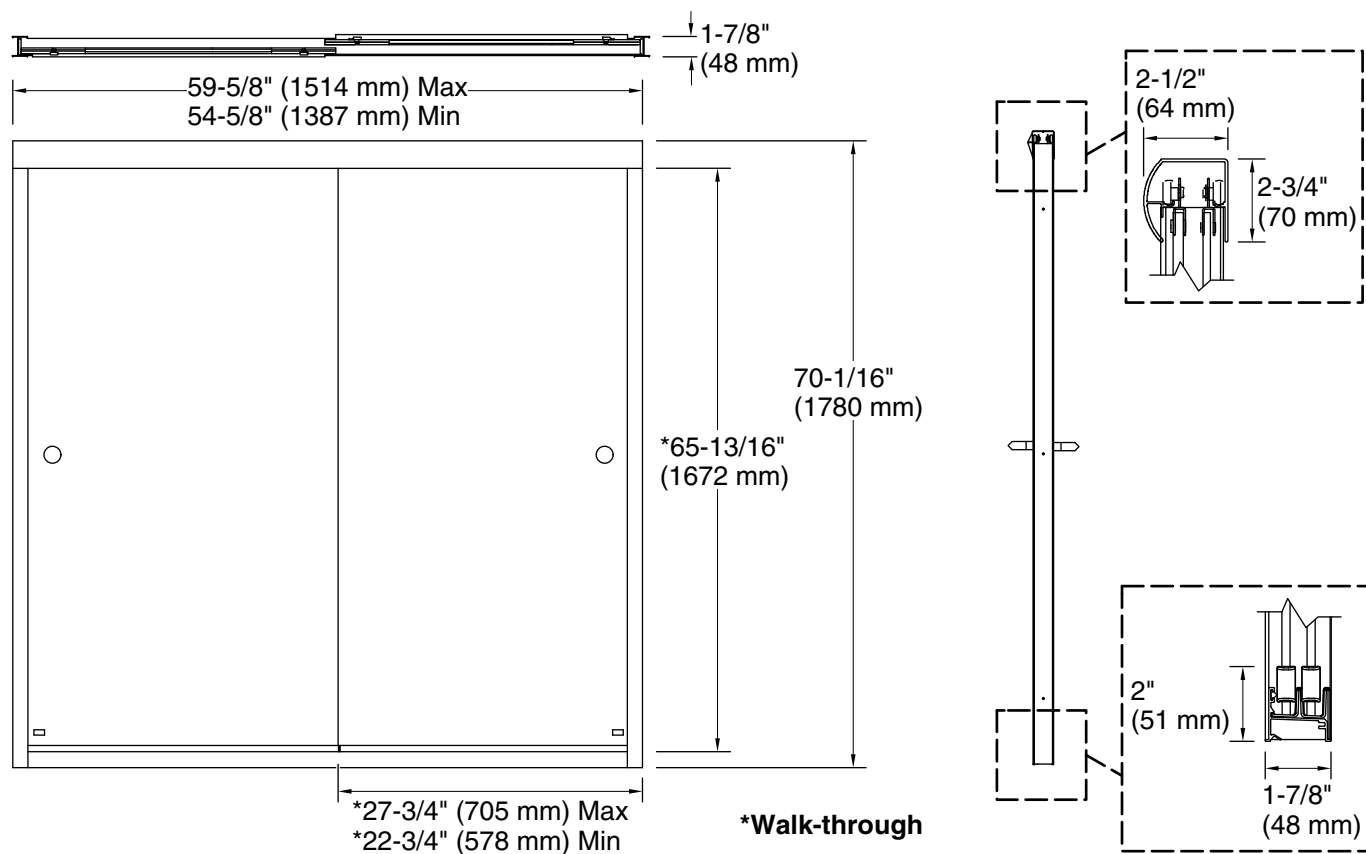

### Available Glass Options

Code	Description
	Clear
	Frosted

**Technical Information**

All product dimensions are nominal.

Installation type: For shower base installation

Base-To-Wall 1/2" (13 mm)

Radius – Max:

Glass coating: CleanCoat™

**Notes**

Install this product according to the installation guide.

The vertical opening should be a minimum of 72-7/16" (1840 mm) to allow for installation clearance.