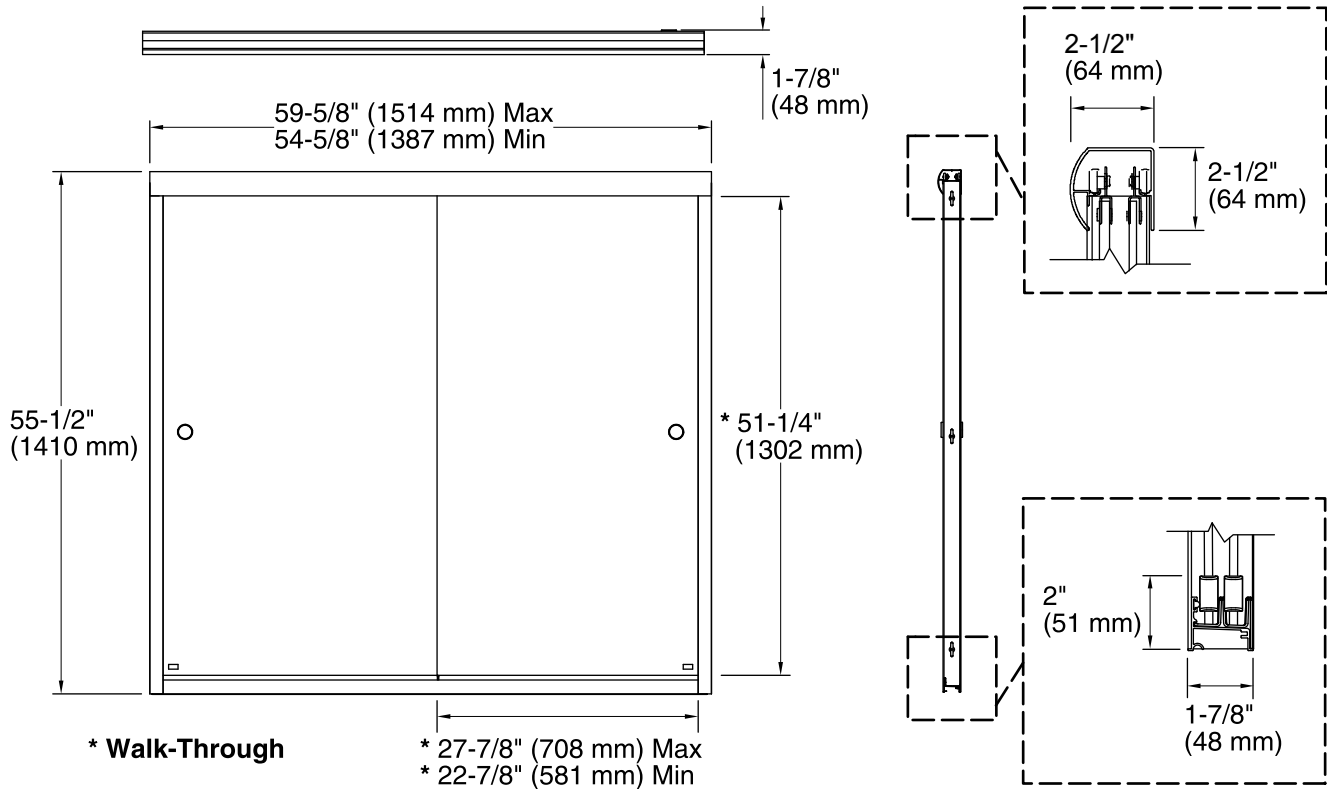

*Color tiles intended for reference only.*

<b>Color</b>	<b>Code</b>	<b>Description</b>
	S	Polished Stainless
	S	Polished Stainless

**Technical Information**

All product dimensions are nominal.

Frame material: Aluminum

Installation type: For bath installation

Opening style: Sliding/Bypass

Opening Width - Min: 54-5/8" (1387 mm)

Opening Width - Max: 59-5/8" (1514 mm)

Walk-through - Min: 22-7/8" (581 mm)

Walk-through - Max: 27-7/8" (708 mm)

Glass thickness: 1/4" (6 mm)

**Notes**

Install this product according to the installation guide.

NOTICE: The vertical opening should be a minimum of 57-1/8" (1451 mm) to allow clearance for installing the top track over the wall jamb.