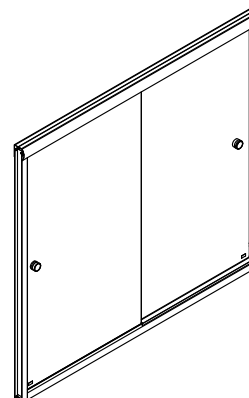

Features

- CleanCoat® technology creates a barrier between the water and glass to help keep your shower door looking new. Standard on all frameless doors.
- Contemporary, round handle completes the clean look of this door.
- Frameless style minimizes framing around the glass.
- Track system features brass insert rollers.
- Limited 5-year warranty.

Components

Additional included component/s: Hardware kit.

Codes/Standards

None Applicable

STERLING® Warranty - Bath and Shower Doors

See website for detailed warranty information.

Available Color/Finishes

Color tiles intended for reference only.

Color	Code	Description
	S	Polished Stainless
	S	Polished Stainless