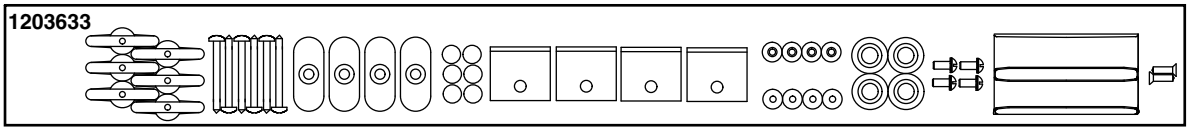

 If your shower door has brackets that look like this, please contact Customer Service at 1-888-STERLING.

\*\*Finish/color code must be specified when ordering.