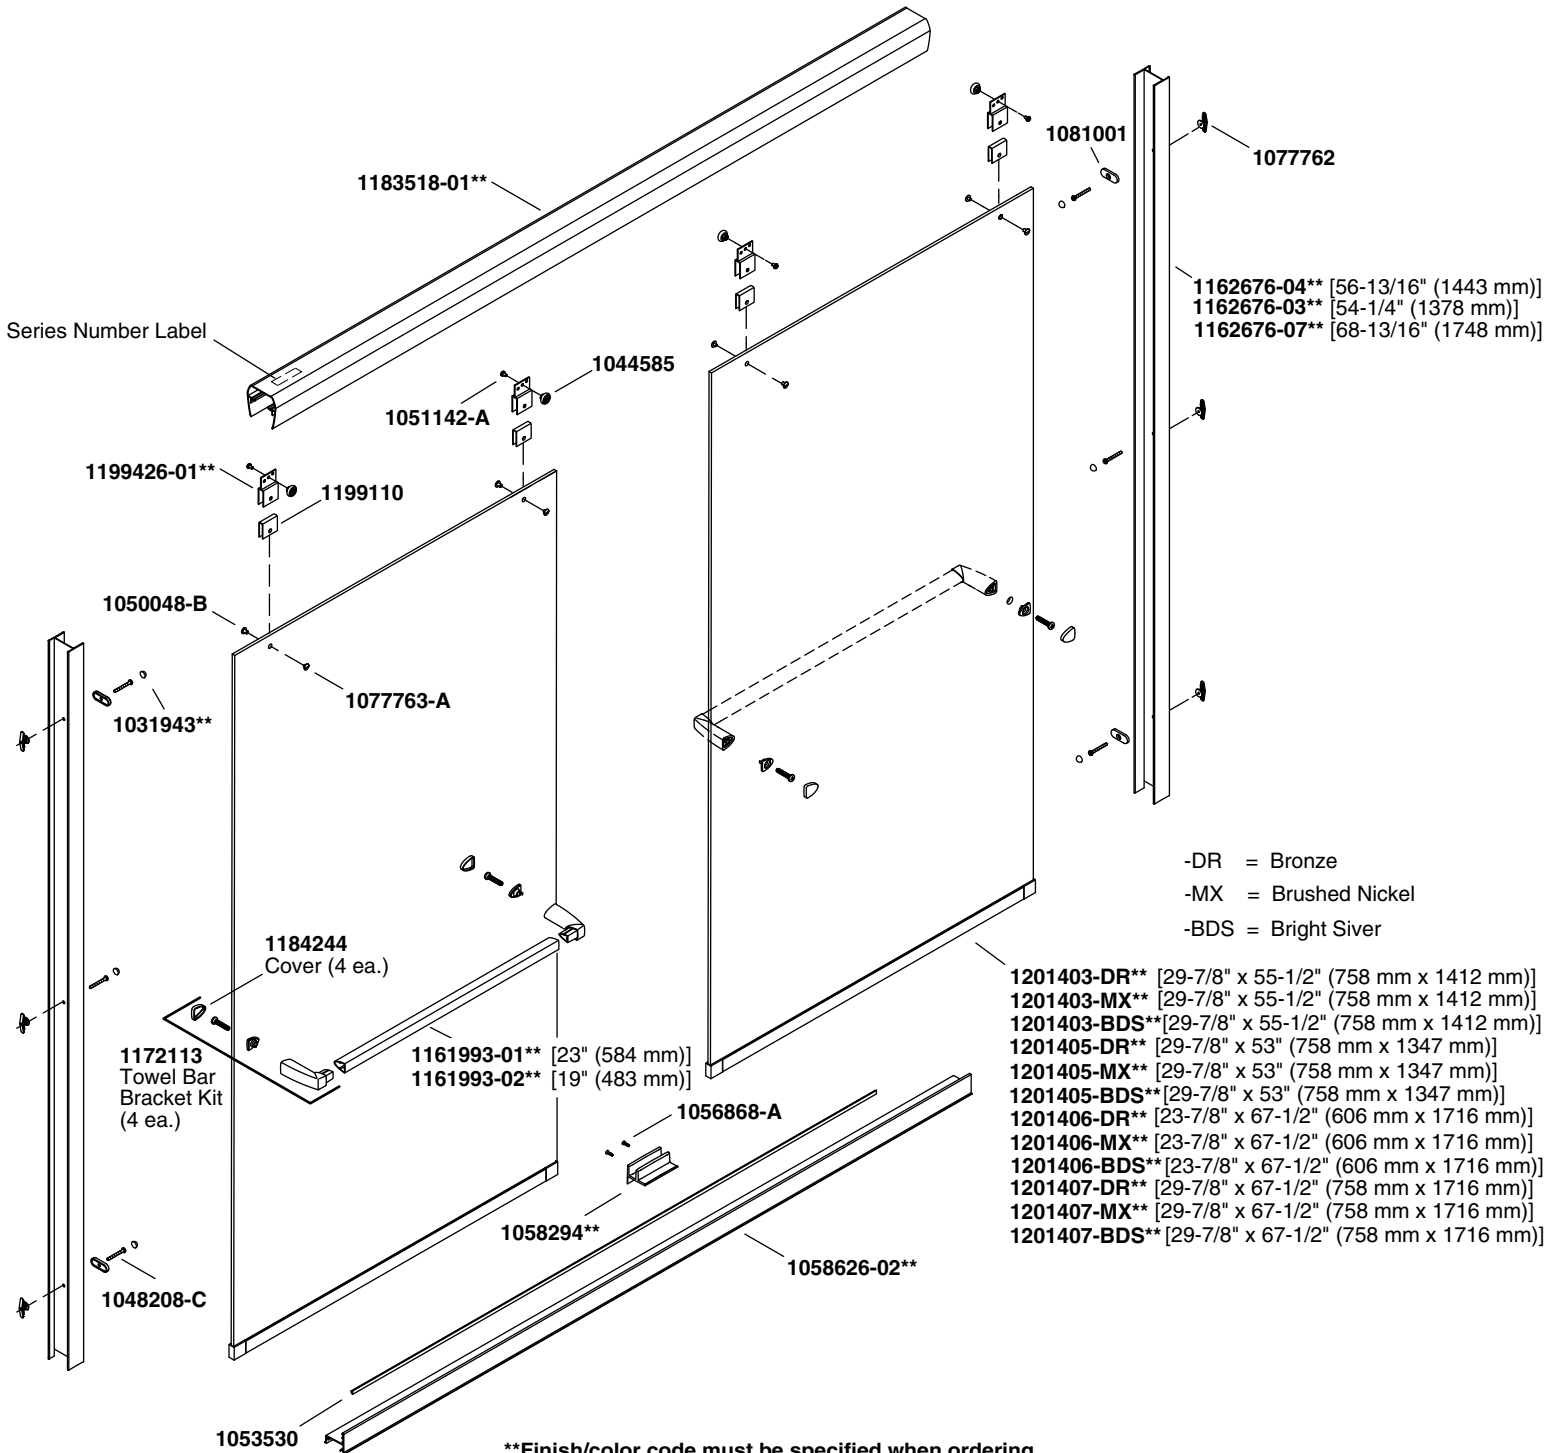

 If your shower door has brackets that look like this, please contact Customer Service at 1-888-STERLING.

\*\*Finish/color code must be specified when ordering.