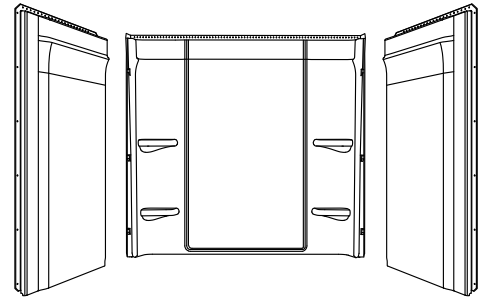

STERLING

A KOHLER COMPANY

60"x30" Medley™ Bath/Shower Wall Set w/Backer Boards

Ensemble™

71374106

Features

- Durable high gloss finish.
- Innovative Dry-Block™ seal and channeled water containment system form watertight seams.
- Clean, contemporary design with ample shelving.

Material

- Compression molded from our exclusive solid Vikrell® material.

Installation

- Modular design allows it to be moved around corners and through doorways with ease.
- Caulk-free installation.
- Wall surround includes backer boards for future grab bar installation.