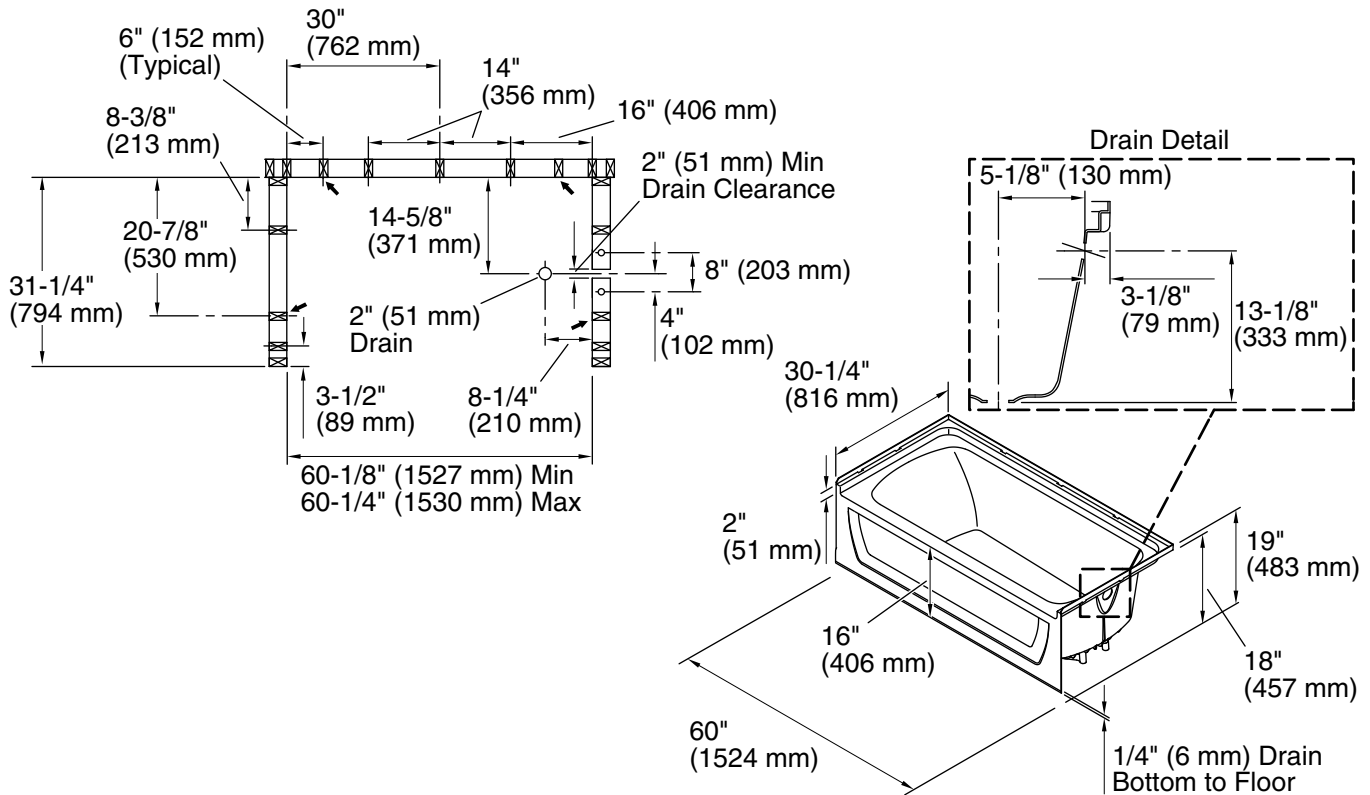

Ensemble™

60-1/4" x 30" bath
71171120

Features

- Designed with a 16" apron.
- Durable high-gloss finish provides a smooth, shiny surface that is easy to clean.
- Gently sloping bath with integral apron.
- 2" wainscot allows tile-down installation above bath deck.
- Can be installed with wall set 71374100.

5-29-2021 21:19 - US/CA

Technical Information

All product dimensions are nominal.

Installation:	Three-wall alcove
Drain location:	Right
Basin area, bottom:	45" x 20" (1143 mm x 508 mm)
Basin area, top:	53" x 23" (1346 mm x 584 mm)
Water depth:	11-1/4" (286 mm)
Water capacity:	44 gal (166.6 L)
Minimum flat for door:	2-3/4" (70 mm)
Maximum door width:	57-11/16" (1465 mm)