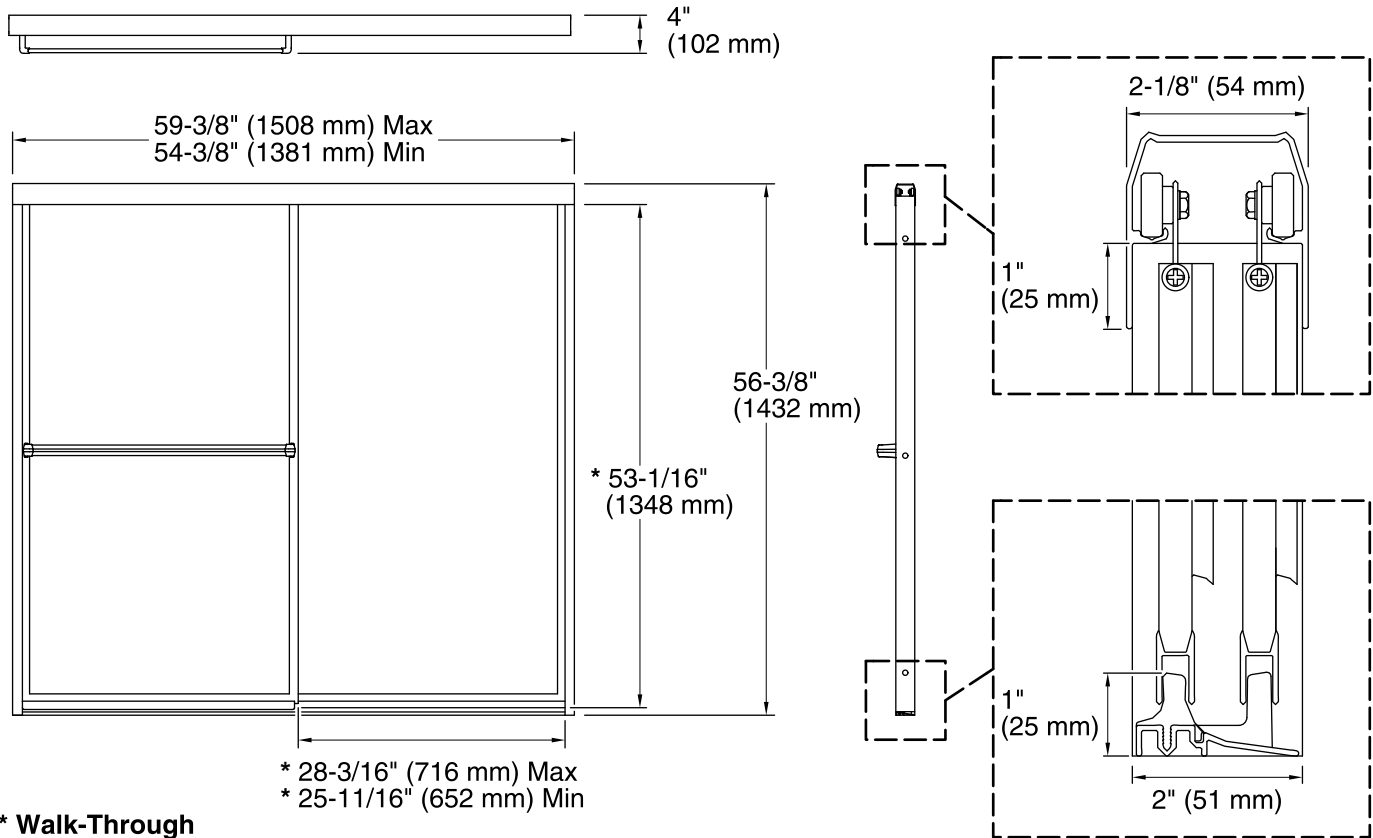

### Features

- Featuring ComforTrack™ Technology – a cushioned bottom track – allows for easier access to the bathing/showering space
- ComforTrack™ enables you to sit, lean or kneel on the bottom track of the door to easily bathe children or clean the showering/bathing space
- 3/16" thick glass available in Clear, Pebbled, Frosted, and Templar

### Installation

- Out-of-plumb adjustability allows for easy installation

### Technical Information

All product dimensions are nominal.

Frame material: Aluminum  
 Opening style: Sliding/Bypass  
 Opening Width - Min: 54-3/8" (1381 mm)  
 Opening Width - Max: 59-3/8" (1508 mm)  
 Walk-through - Min: 25-11/16" (652 mm)  
 Walk-through - Max: 28-3/16" (716 mm)  
 Glass thickness: 3/16" (5 mm)