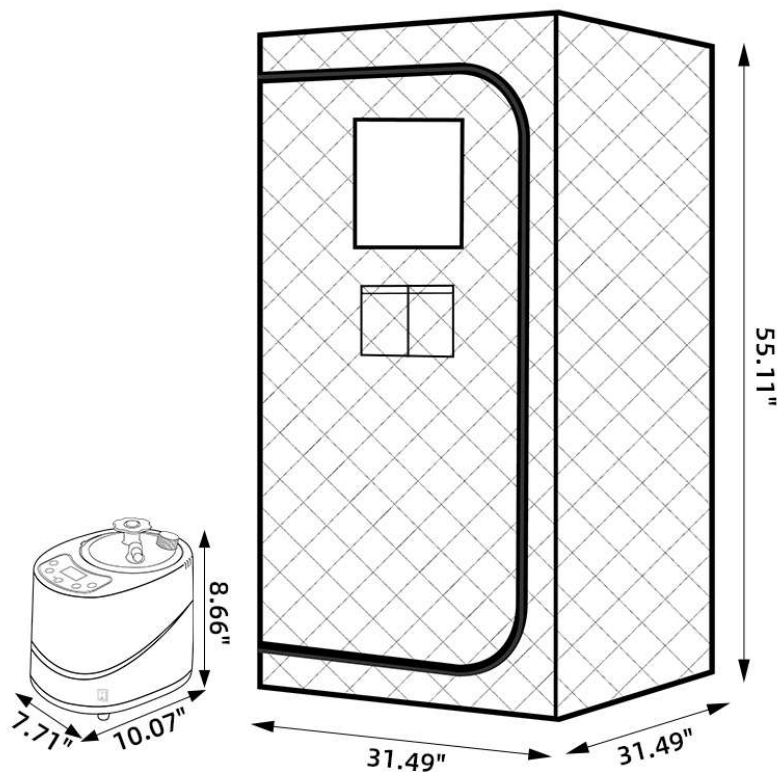

SPECIFICATIONS

SPECS	SP-SS0003-1P
Assembled Tent Dimensions(L x W x H)	31.49" x 31.49" x 55.11" (80 x 80 x 140 cm)
Power Output	900 Watts
Maximum Temperature	113°F (45°C)
Time Setting Limit	Up to 99 Minutes
Voltage	120V AC / 60Hz
Weight	22 lb (10 KG)

PRODUCT SIZE CHART

SP-SS0003-1P Dimension