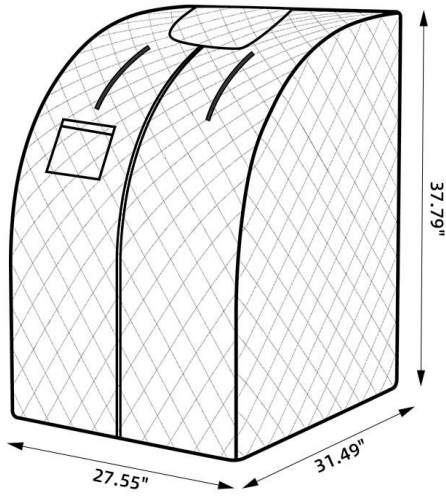

SPECIFICATIONS

SPECS	SP-SS0001-1P	SP-SS0002-1P
Assembled Tent Dimensions(L x W x H)	27.55 " x 31.49 " x 37.79 "(70 x 80 x 96 cm)	31.49 " x 33.07 " x 40.55 "(80 x 84 x 103 cm)
Power Output	1050 Watts	
Maximum Temperature	140°F (60°C)	
Time Setting Limit	Up to 60 Minutes	
Voltage	120V AC / 60Hz	
Weight	26.45 lb (12 KG)	

PRODUCT SIZE CHART

SP-SS0001-1P

SP-SS0002-1P