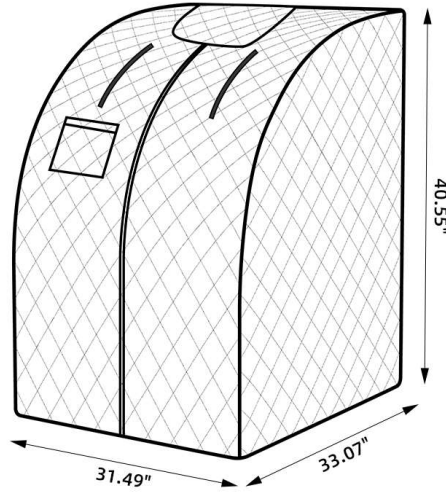

SPECIFICATIONS

SPECS	SP-SS0001-1P	SP-SS0002-1P
Assembled Tent Dimensions(L x W x H)	27.55 " x 31.49 " x 37.79 "(70 x 80 x 96 cm)	31.49 " x 33.07 " x 40.55 "(80 x 84 x 103 cm)
Power Output	1050 Watts	
Maximum Temperature	140°F (60°C)	
Time Setting Limit	Up to 60 Minutes	
Voltage	120V AC / 60Hz	
Weight	26.45 lb (12 KG)	

PRODUCT SIZE CHART

SP-SS0001-1P

SP-SS0002-1P