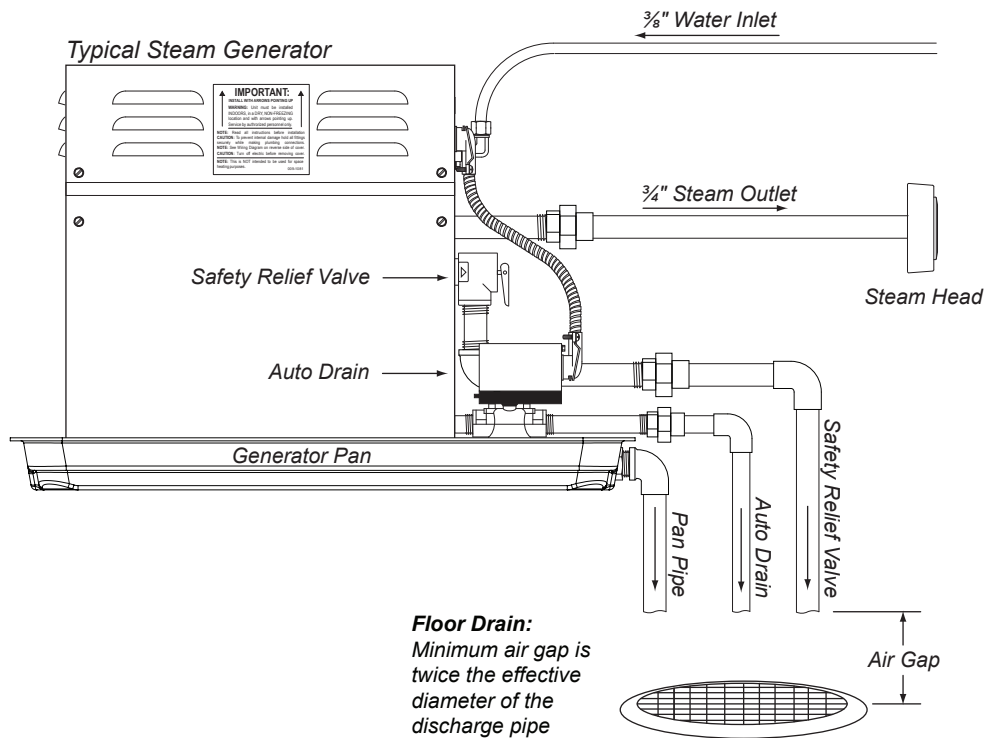

Typical Installation

Installation Notes:

Auto Drain valve should be installed with arrow on cover pointing away from Generator. Pipe the Auto Drain outlet to empty into indirect waste or as local codes apply. Outlet must have a minimum air gap of twice the diameter of the Auto Drain pipe.

Generator Pan outlet to empty into indirect waste or as local codes apply.

Do NOT drain the Auto Drain valve directly into the Generator Pan.

Do NOT connect both drain pipes together, both outlets must be kept separately from each other.