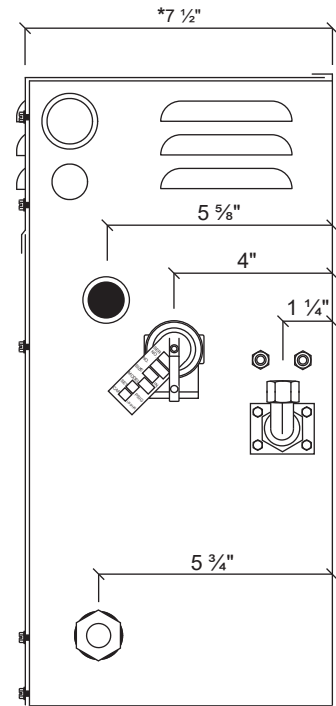

Steamhead to be mounted 12" to 18" above floor or 6" above rim of tub and as far from the seating area as possible.

### Service Access

Minimum: 28" W x 18" D x 22" H (35" W with Auto Drain)

Dimensional Drawing

Models: TSG-12 and TSG-15

Front Access

Front Side View

\* Add  $\frac{1}{4}$ " to the dimension for the louvers

Back View