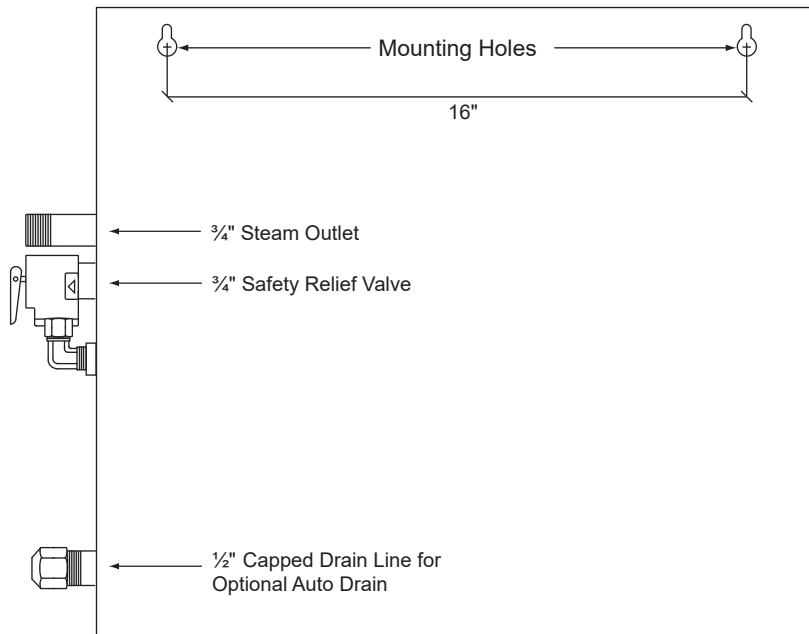

Steamhead to be mounted 12" to 18" above floor or 6" above rim of tub and as far from the seating area as possible.

### Service Access

Minimum: 28" W x 18" D x 22" H (35" W with Auto Drain)

Dimensional Drawing

Models: TSG-12 and TSG-15

Front Access

Front Side View

\* Add  $\frac{1}{4}$ " to the dimension for the louvers

Back View

Top View