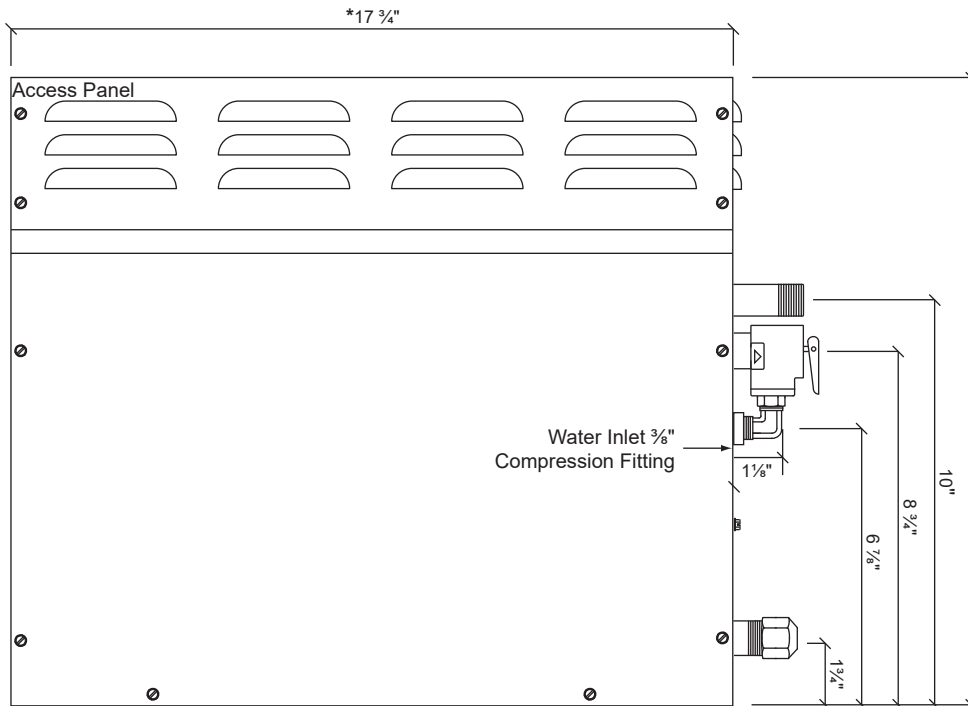

### Service Access

Minimum: 28" W x 18" D x 22" H (35" W with Auto Drain)

Dimensional Drawing

Models: TSG-12 and TSG-15

Front Access

Front Side View

\* Add  $\frac{1}{4}$ " to the dimension for the louvers

Back View