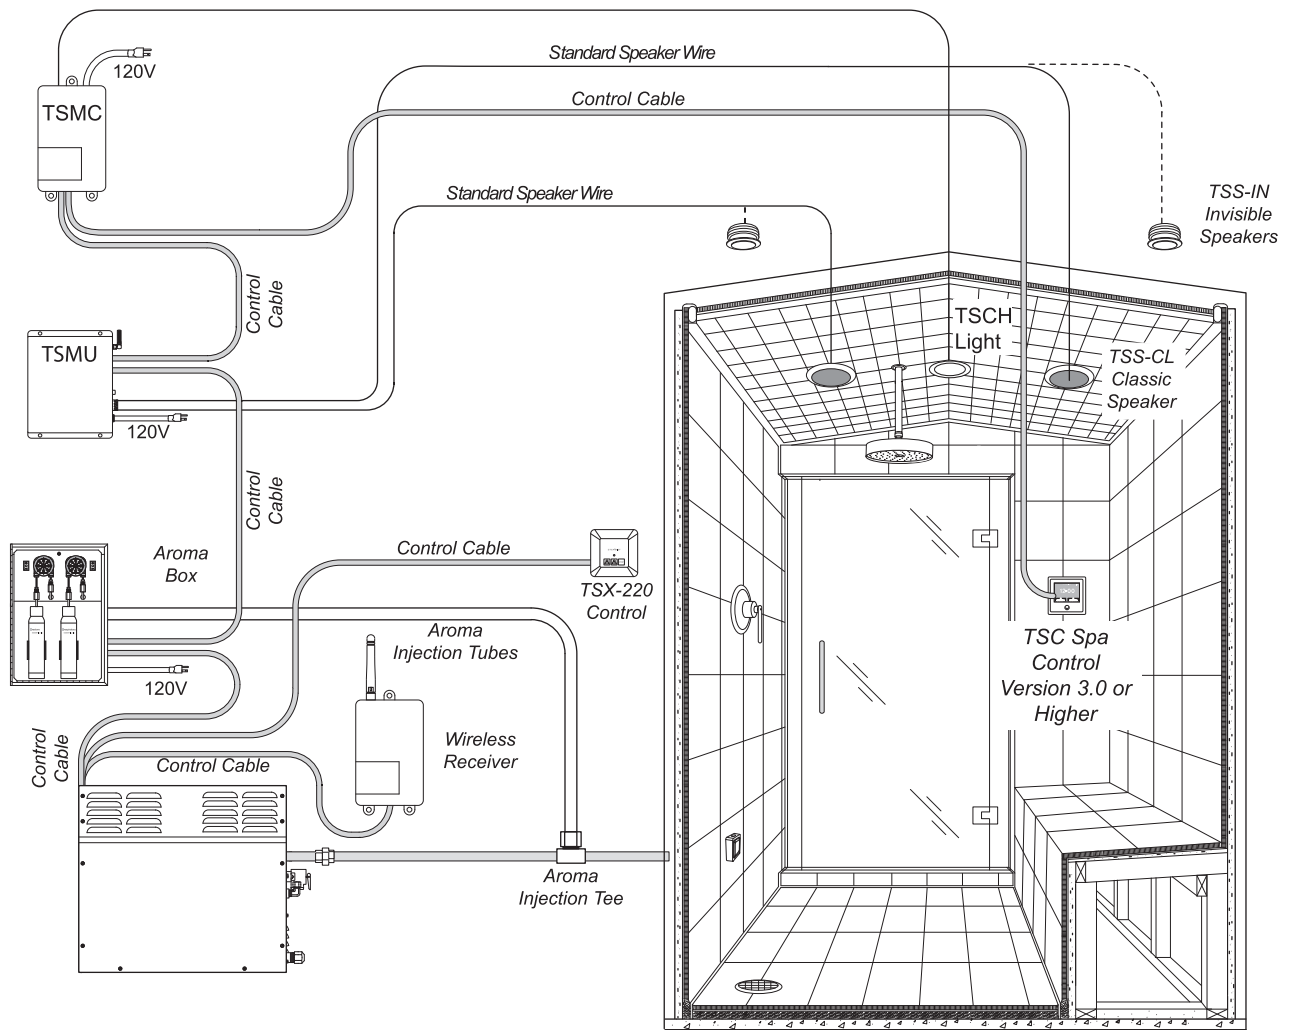

## Package Contents

Strain Relief Clamp

Silicone Sealant

360-Degree Diffusing Steamhead

6-Pin Coupler

Wiring Layout with Spa Options

Model: TSC-450

Shown with other Spa Options