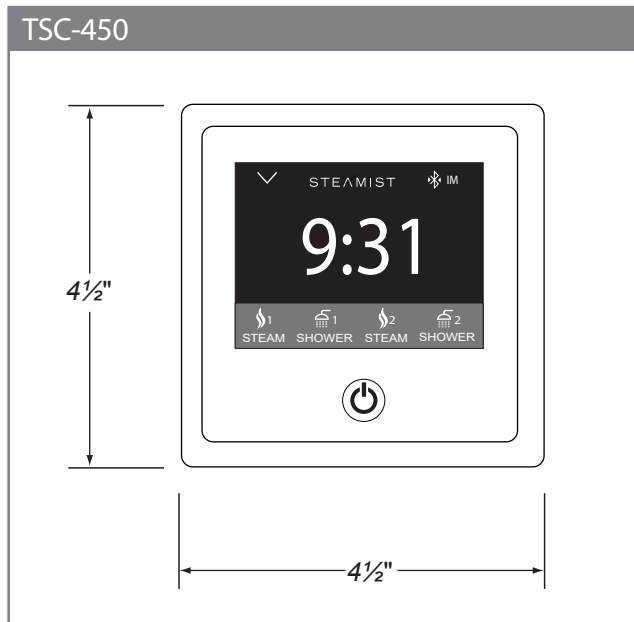

STEAMIST®

Steambath Control

Model: TSC-450

Product Information – TSC-450 with WiFi

2 years parts warranty

Finger-light touchscreen operation

2 memory settings

Programmable Time and Temperature.

Temperature range 50°F min to 125°F max.

Time up to 60 minutes.

Operates AromaSense, AudioSense, ChromaSense and ShowerSense options.

Digital display of ambient and set temperature.

Dimensions: 4½" x 4½"

Package Includes: Control, 6-Pin Coupler, Steamhead (Delivers 360-Degree Steam Dispersion), Strain Relief Clamp, Silicone Sealant, Installation and Operating Instructions.

Required Electrical Service:

Low-voltage connection from TSG generator via multi-conductor cable (supplied with Steam Generator).

Notes

Installation Notes:

Surface Mount - 1½" hole required.

Must mount inside the steam room.

Steamist recommends that the multi-conductor cable be run through ¾" conduit to protect cable from damage and to facilitate easy replacement.

Mount control near seating area and not above steamhead.

Rough-in Notes:

Control should be mounted 48" above the floor.

Steamhead to be mounted 12" to 18" above the finished floor or 6" above the rim of the tub and as far from the seating area as possible.

Product No. - Finishes:

Contemporary

450-PC - Polished Chrome

450-PN - Polished Nickel

450-BN - Brushed Nickel

450-BB - Brushed Bronze

450-PG - Polished 24K Gold

450-ORB - Oil-Rubbed Bronze

Traditional

450T-PC - Polished Chrome

450T-PN - Polished Nickel

450T-BN - Brushed Nickel

450T-BB - Brushed Bronze

450T-PG - Polished 24K Gold

450T-ORB - Oil-Rubbed Bronze

Package Contents

Strain Relief Clamp

Silicone Sealant

6-Pin Coupler