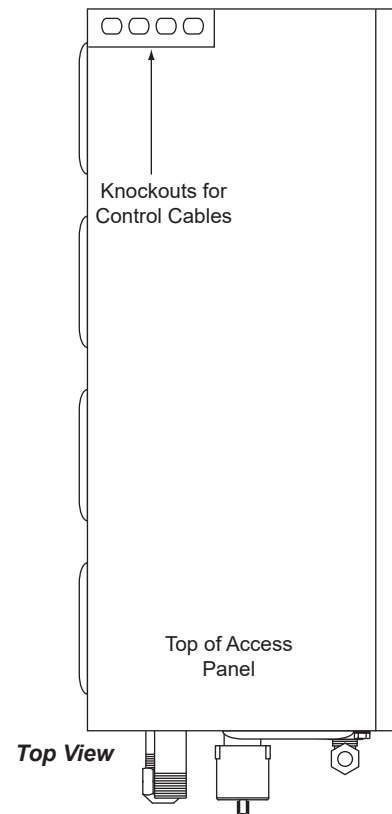

Steamhead to be mounted 12" to 18" above floor or 6" above rim of tub and as far from the seating area as possible.

### Service Access

Minimum: 28" W x 18" D x 22" H (35" W with Auto Drain)

Dimensional Drawing

Models: TSG-12 and TSG-15

Front Access

Front Side View

\* Add  $\frac{1}{4}$ " to the dimension for the louvers

Back View