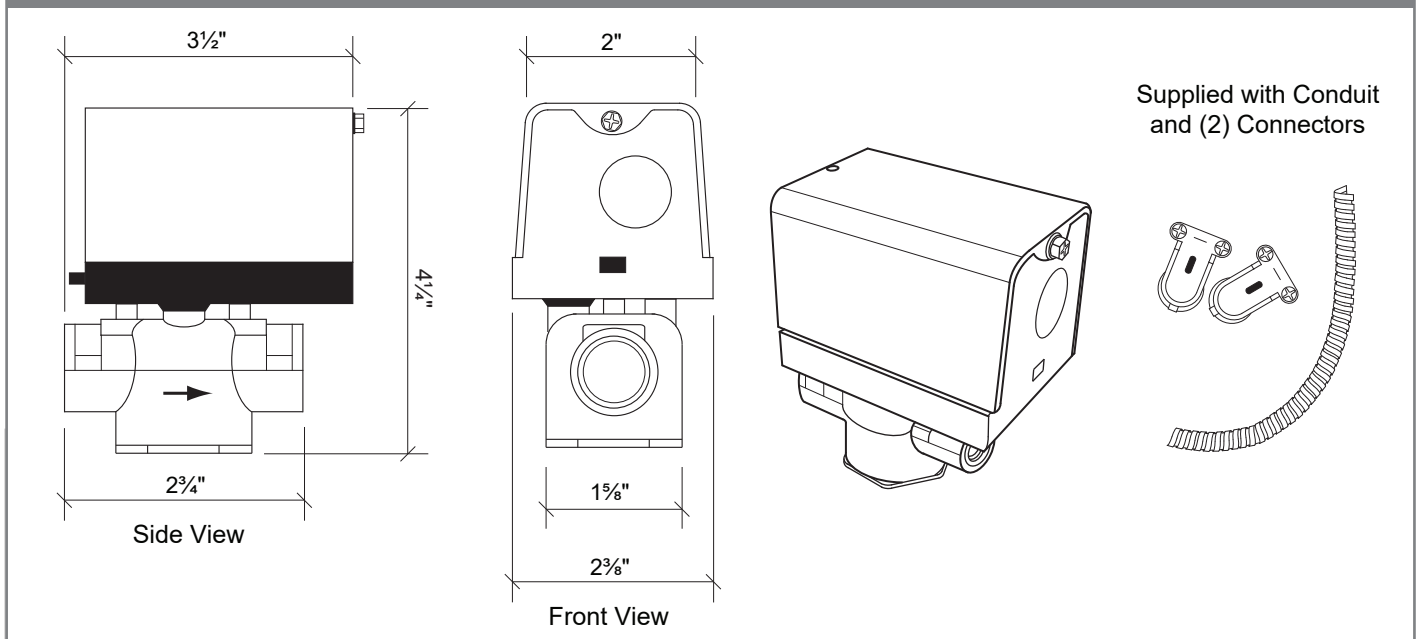

Auto Drain Dimensions Model: AD-240 and AD-208