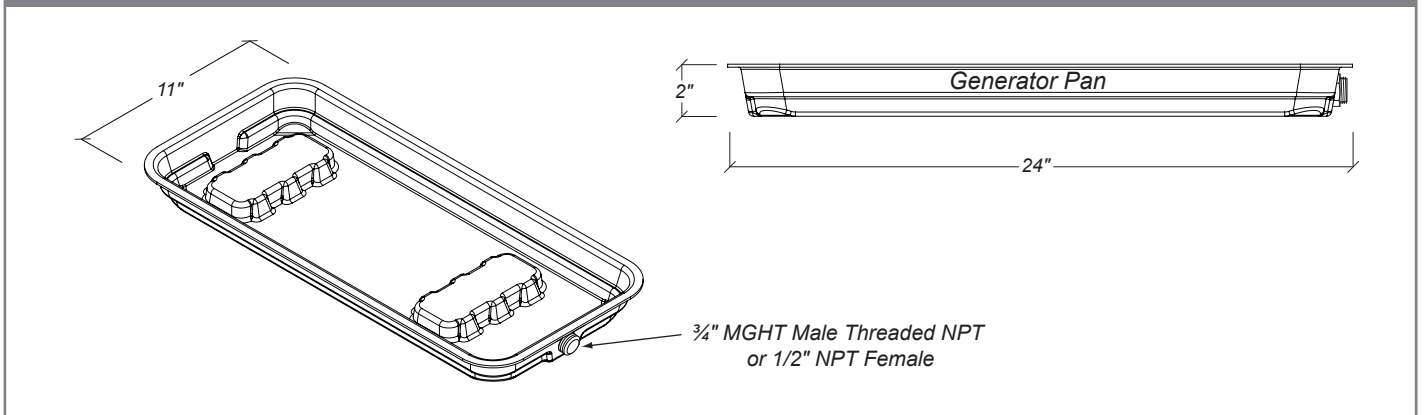

Generator Pan and Auto Drain Model: GPAD-240 and GPAD-208

Specifications – GPAD-240 and GPAD-208

Product Information:

GPAD-240 includes: GENPAN and AD-240
To be used with 240Volt steam generators
GPAD-208 includes: GENPAN and AD-208
To be used with 240Volt steam generators

Application Information:

For use with only the following model steam generators:
TSG-7, TSG-10, TSG-12, and TSG-15.
SMP-5, SMP-7, SMP-10, SMP-12 and SMP-15.

Generator Pan (only) Model: GENPAN

Specifications – GENPAN

Product Information:

Material: High-temp impact-resistant resin.
Includes: Pan with 3/4" MGHT male threaded NPT and 1/2" NPT Female brass connection.
Dimensions: 11"W x 24"L x 2"H

Product No. - Description:

GENPAN - To be used with residential steam generator models listed above.

Auto Drain (only) Model: AD-240 and AD-208

Specifications – AD-240 and AD-208

Electrical Information: Connects to a factory installed Auto Drain PCB terminal block, located inside the Generator cabinet.

Product Information: Normally Closed (N/C).
Inlet & Outlet - 1/2" NPT Brass female thread.

Product No. - Description:

AD-240 - To be used with 240Volt steam generators
AD-208 - To be used with 208Volt steam generators

Generator Pan Dimensions Model: GENPAN