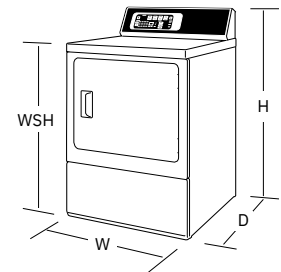

Optional Accessories

Drying Rack – Part # D512082
Directional Exhaust Kit – Part # 528P3

Conversion Kit = Gas to LP – Part # 649P3
Flexible Metal Vent Kit – Part # 521P3

Parts Installation Kits = Gas – Part # D519208
Electric – Part # D519206 (3 wire), D519205 (4 wire)
Steam – Part # D519207