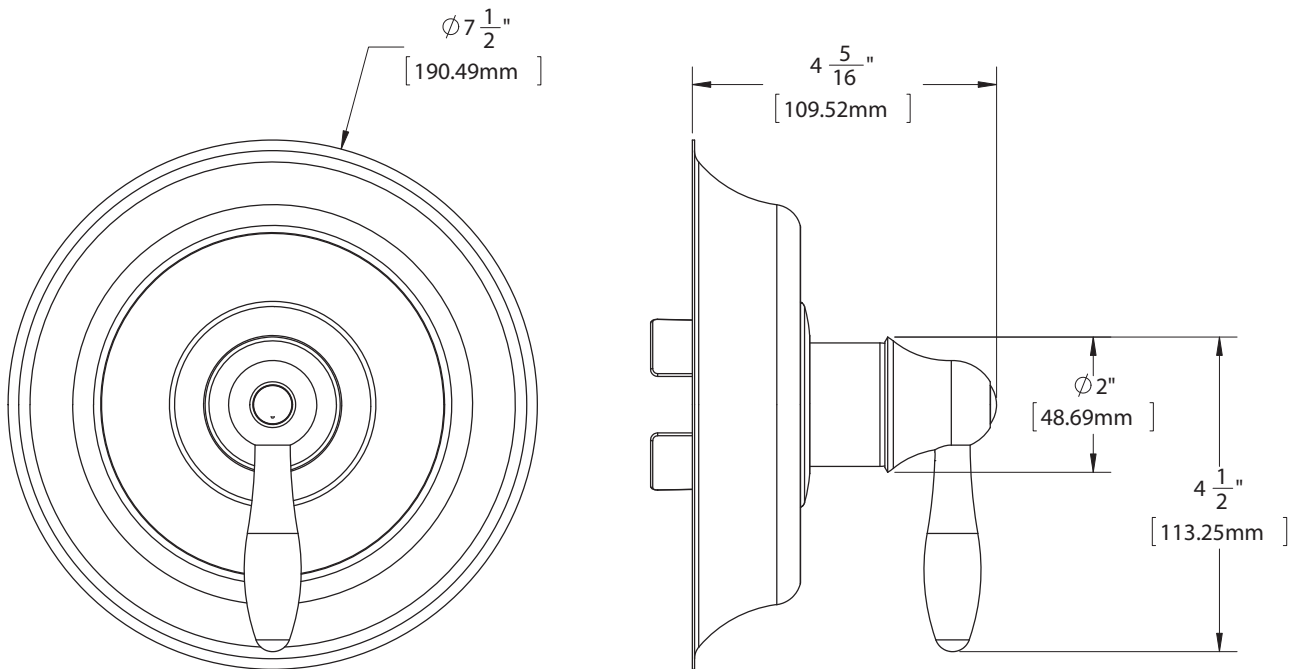

FINISH:

PC

WARRANTY:

- 5 year limited

DIMENSIONS:

NOTE: 1. All dimensions are in inches (millimeters) unless otherwise specified and are subject to change without notice.

Architect/Engineer Approval Space:

SPEAKMAN
400 ANCHOR MILL ROAD
NEW CASTLE, DE 19720