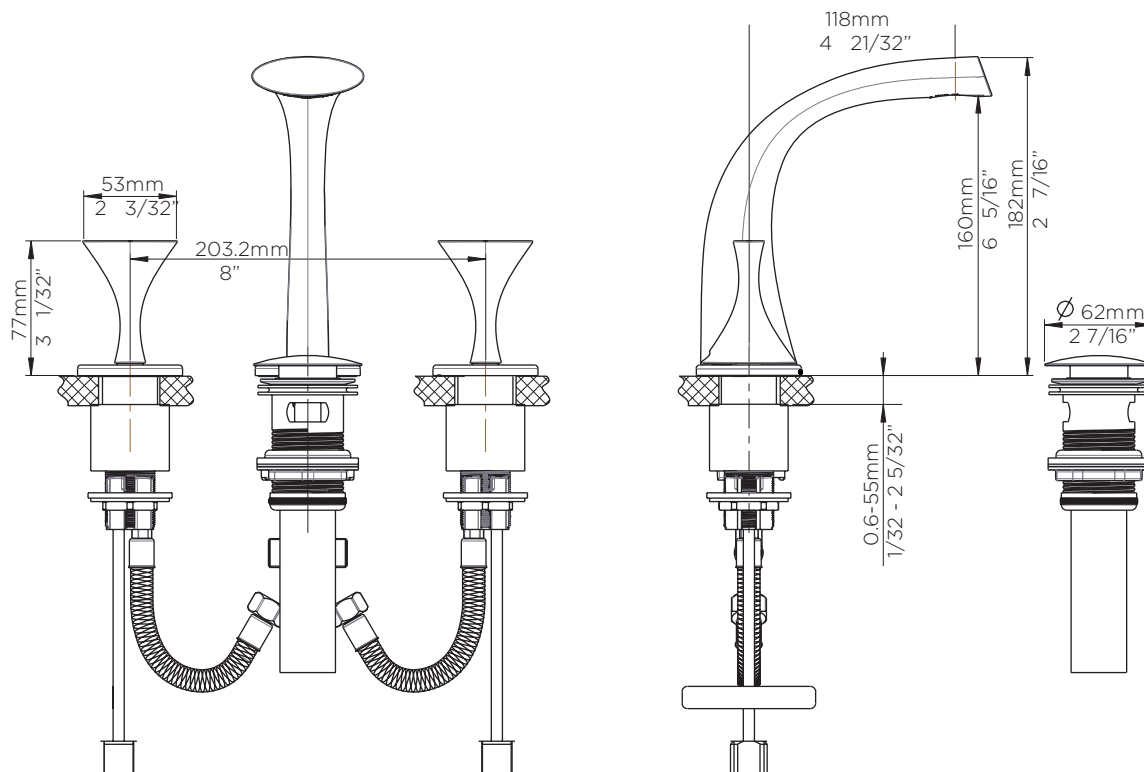

SPEAKMAN® SI-FO22

Pearce Widespread Faucet

FEATURES:

- Lead-free brass construction
- Two unique contoured handles
- 1.5 gpm flow rate
- 1/4 turn ceramic cartridges
- Quick connect fittings
- Includes pop-up drain assembly

DIMENSIONS:

 NOTE: 1. All dimensions are in inches (millimeters) unless otherwise specified and are subject to change without notice.

Architect/Engineer Approval Space:

SPEAKMAN
400 ANCHOR MILL ROAD
NEW CASTLE, DE 19720