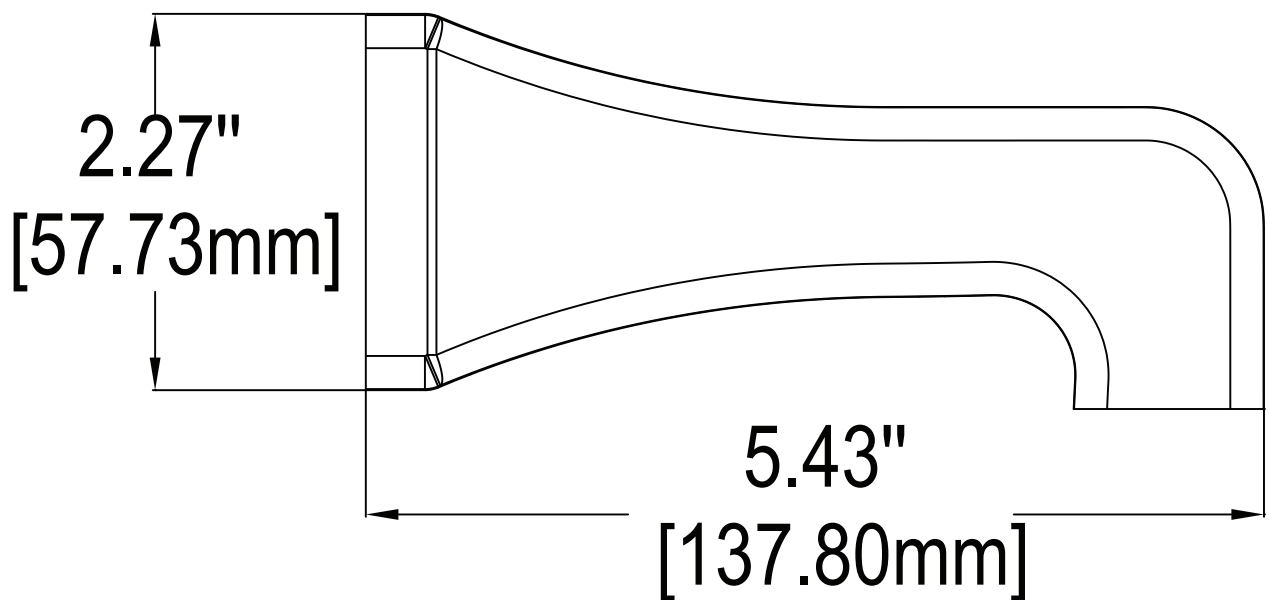

SPEAKMAN® S-1565

Tiber™ Tub Spout

FEATURES:

- 1/2 in. copper slip-fit connection
- Metal construction

FINISH:

PC BN

WARRANTY:

- 1 Year Limited

DIMENSIONS:

NOTE: 1. All dimensions are in inches (millimeters) unless otherwise specified and are subject to change without notice.

Architect/Engineer Approval Space:

SPEAKMAN
400 ANCHOR MILL ROAD
NEW CASTLE, DE 19720