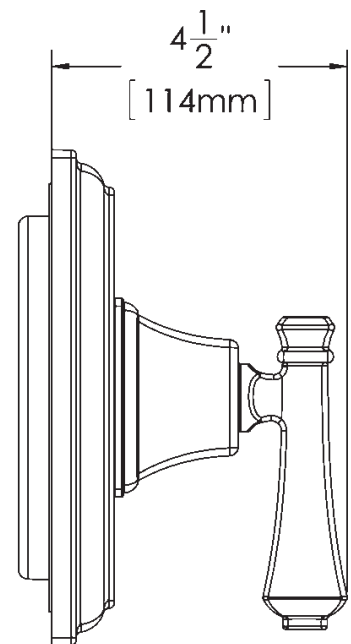

### FEATURES:

- Square styling
- Includes mounting plate & hardware
- Metal Handle
- Durable plastic construction (trim plate)
- Works with Speakman Pressure Balance Valve Model CPV-P-IS

### DIMENSIONS:

NOTE: 1. All dimensions are in inches (millimeters) unless otherwise specified and are subject to change without notice.

Architect/Engineer Approval Space:

SPEAKMAN  
400 ANCHOR MILL ROAD  
NEW CASTLE, DE 19720