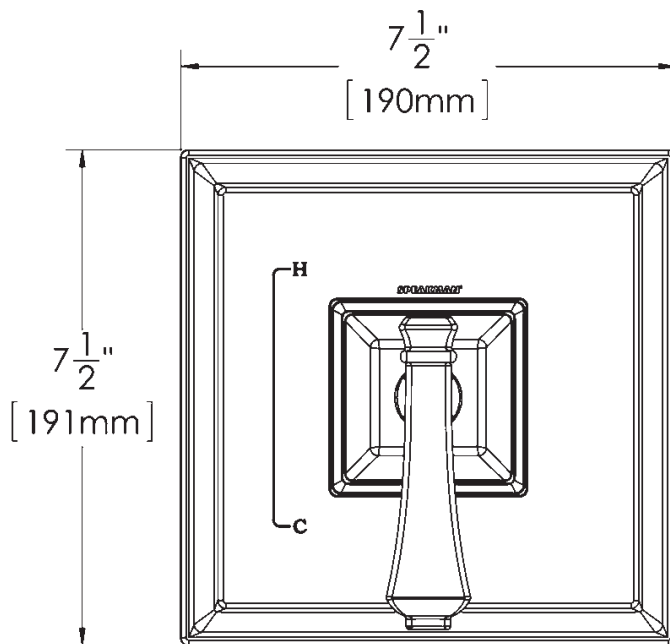

### DIMENSIONS:

NOTE: 1. All dimensions are in inches (millimeters) unless otherwise specified and are subject to change without notice.

Architect/Engineer Approval Space:

SPEAKMAN  
400 ANCHOR MILL ROAD  
NEW CASTLE, DE 19720