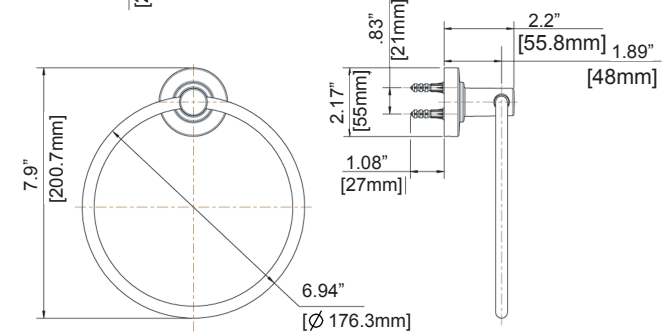

Helpful:

*Tape Measure

*Level

Important Notes:

Be sure to read instructions thoroughly before beginning installation. Do not overtighten any connections or damage may occur.

Instruction images shown are for reference only and apply to all models numbers shown.

Mounting Bracket

Locate post over Mounting Bracket and tighten Set Screw with Small Flat Tip Screwdriver. Repeat steps 1 thru 5 for remaining items.

Towel Bar

Robe Hook

Towel Ring

Tissue Holder