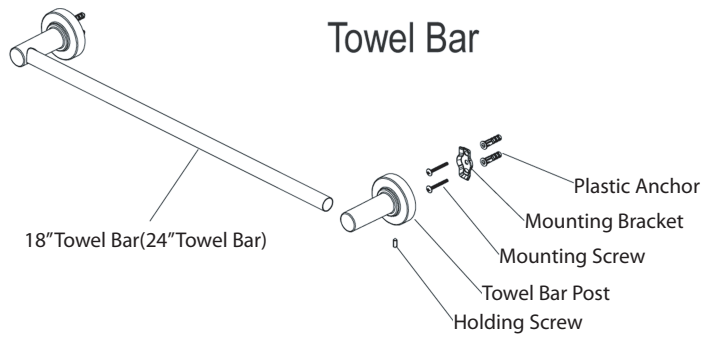

Insert Plastic Anchors into drilled holes and press in until flush with wall. Secure Mounting Brackets to wall with Mounting Screws using Phillips Screwdriver.

Center Mounting Bracket within traced outline. Mark the 2 mounting locations with a pencil.

Mounting Bracket

Locate post over Mounting Bracket and tighten Set Screw with Small Flat Tip Screwdriver. Repeat steps 1 thru 5 for remaining items.

Towel Bar

Robe Hook

Towel Ring

Tissue Holder