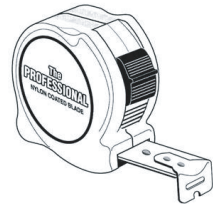

92-SA-100X-R2

What You Need To Know:

Tools:

Required:

*Phillips Screwdriver

*Small Flat Tip Screwdriver

*Drill with 1/4" bit

*Pencil

Helpful:

*Tape Measure

*Level

Important Notes:

Be sure to read instructions thoroughly before beginning installation. Do not overtighten any connections or damage may occur.

Instruction images shown are for reference only and apply to all models numbers shown.