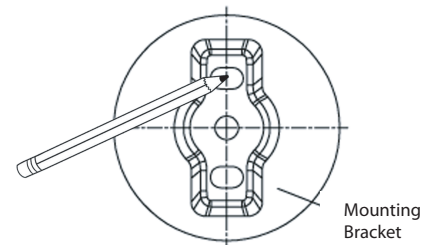

Helpful:

*Tape Measure

*Level

Important Notes:

Be sure to read instructions thoroughly before beginning installation. Do not overtighten any connections or damage may occur.

Instruction images shown are for reference only and apply to all models numbers shown.

Drill 1/4" holes in marked locations. If mounting directly into stud or wood wall, secure Mounting Bracket to wall using Mounting Screws without drilling holes.

Loosen set screw at base of each post and remove brackets (if necessary). Determine mounting location of component and lightly trace outline on wall with a pencil.

Insert Plastic Anchors into drilled holes and press in until flush with wall. Secure Mounting Brackets to wall with Mounting Screws using Phillips Screwdriver.

Center Mounting Bracket within traced outline. Mark the 2 mounting locations with a pencil.