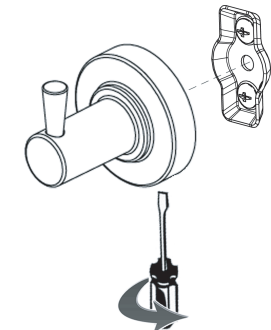

Drill 1/4" holes in marked locations. If mounting directly into stud or wood wall, secure Mounting Bracket to wall using Mounting Screws without drilling holes.

Loosen set screw at base of each post and remove brackets (if necessary). Determine mounting location of component and lightly trace outline on wall with a pencil.

Insert Plastic Anchors into drilled holes and press in until flush with wall. Secure Mounting Brackets to wall with Mounting Screws using Phillips Screwdriver.

Center Mounting Bracket within traced outline. Mark the 2 mounting locations with a pencil.

Mounting Bracket

Locate post over Mounting Bracket and tighten Set Screw with Small Flat Tip Screwdriver. Repeat steps 1 thru 5 for remaining items.

Towel Bar

Robe Hook

Towel Ring

Tissue Holder