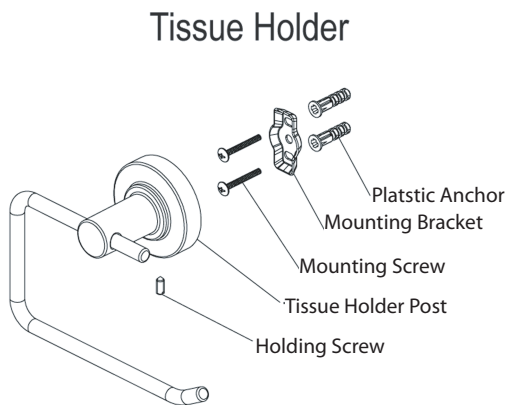

Drill 1/4" holes in marked locations. If mounting directly into stud or wood wall, secure Mounting Bracket to wall using Mounting Screws without drilling holes.

Loosen set screw at base of each post and remove brackets (if necessary). Determine mounting location of component and lightly trace outline on wall with a pencil.

Insert Plastic Anchors into drilled holes and press in until flush with wall. Secure Mounting Brackets to wall with Mounting Screws using Phillips Screwdriver.

Center Mounting Bracket within traced outline. Mark the 2 mounting locations with a pencil.

Mounting Bracket

Locate post over Mounting Bracket and tighten Set Screw with Small Flat Tip Screwdriver. Repeat steps 1 thru 5 for remaining items.

Towel Bar

Robe Hook

Towel Ring

Tissue Holder