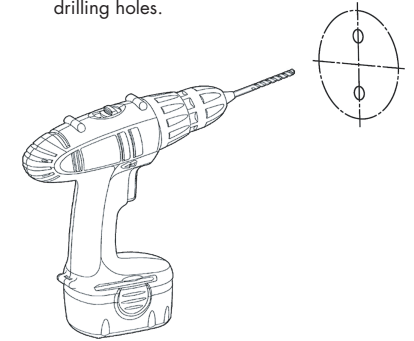

Maintenance:

Clean with a soft, damp cloth only. Do not use scrub pads, detergents or cleansers as they may harm the protective finish of your bath accessories.

Drill 1/4" holes in marked locations. If mounting directly into stud or wood wall, secure Mounting Bracket to wall using Mounting Screws without drilling holes.