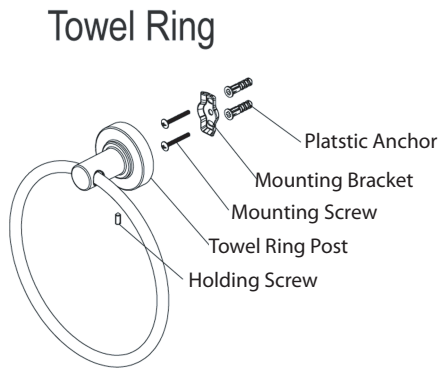

Insert Plastic Anchors into drilled holes and press in until flush with wall. Secure Mounting Brackets to wall with Mounting Screws using Phillips Screwdriver.

Center Mounting Bracket within traced outline. Mark the 2 mounting locations with a pencil.

Mounting Bracket

Locate post over Mounting Bracket and tighten Set Screw with Small Flat Tip Screwdriver. Repeat steps 1 thru 5 for remaining items.

Towel Bar

Robe Hook

Towel Ring

Tissue Holder