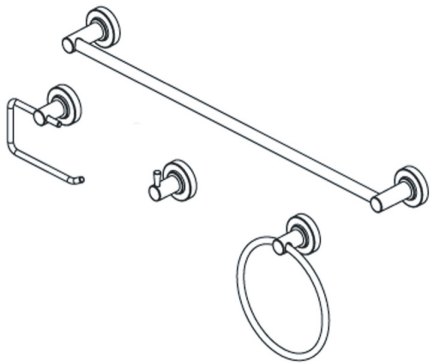

Instructions for Models:

SA-1004
SA-1005
SA-1006
SA-1007

Need Help?

For additional assistance or service call:

SPEAKMAN Company
400 Anchor Mill Road
New Castle, DE 19720

PHONE: 800-537-2107
EMAIL: customerservice@speakmancompany.com
WEB: www.speakmancompany.com

92-SA-100X-R2

What You Need To Know:

Tools:

Required:

*Phillips Screwdriver

*Small Flat Tip Screwdriver

*Drill with 1/4" bit

*Pencil

Helpful:

*Tape Measure

*Level

Important Notes:

Be sure to read instructions thoroughly before beginning installation. Do not overtighten any connections or damage may occur.

Instruction images shown are for reference only and apply to all models numbers shown.

Mounting Bracket

Locate post over Mounting Bracket and tighten Set Screw with Small Flat Tip Screwdriver. Repeat steps 1 thru 5 for remaining items.

Towel Bar

Robe Hook

Towel Ring

Tissue Holder