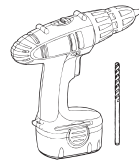

92-SA-100X-R2

What You Need To Know:

Tools:

Required:

*Phillips Screwdriver

*Small Flat Tip Screwdriver

*Drill with 1/4" bit

*Pencil

Helpful:

*Tape Measure

*Level

Important Notes:

Be sure to read instructions thoroughly before beginning installation. Do not overtighten any connections or damage may occur.

Instruction images shown are for reference only and apply to all models numbers shown.