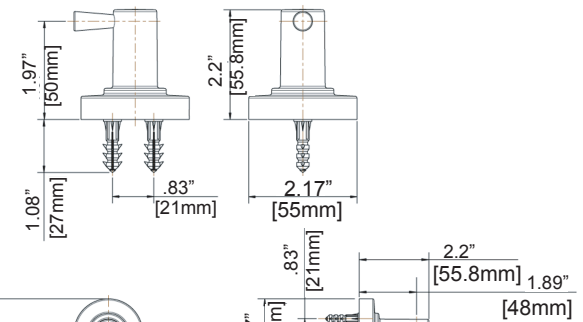

Helpful:

*Tape Measure

*Level

Important Notes:

Be sure to read instructions thoroughly before beginning installation. Do not overtighten any connections or damage may occur.

Instruction images shown are for reference only and apply to all models numbers shown.

Insert Plastic Anchors into drilled holes and press in until flush with wall. Secure Mounting Brackets to wall with Mounting Screws using Phillips Screwdriver.

Center Mounting Bracket within traced outline. Mark the 2 mounting locations with a pencil.

Mounting Bracket

Locate post over Mounting Bracket and tighten Set Screw with Small Flat Tip Screwdriver. Repeat steps 1 thru 5 for remaining items.

Towel Bar

Robe Hook

Towel Ring

Tissue Holder