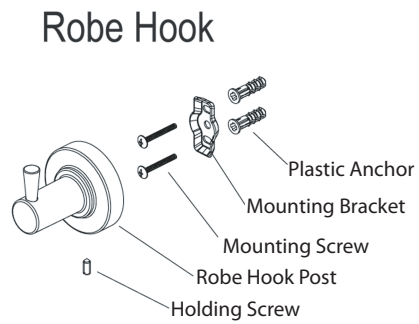

Drill 1/4" holes in marked locations. If mounting directly into stud or wood wall, secure Mounting Bracket to wall using Mounting Screws without drilling holes.

Loosen set screw at base of each post and remove brackets (if necessary). Determine mounting location of component and lightly trace outline on wall with a pencil.

Insert Plastic Anchors into drilled holes and press in until flush with wall. Secure Mounting Brackets to wall with Mounting Screws using Phillips Screwdriver.

Center Mounting Bracket within traced outline. Mark the 2 mounting locations with a pencil.

Mounting Bracket

Locate post over Mounting Bracket and tighten Set Screw with Small Flat Tip Screwdriver. Repeat steps 1 thru 5 for remaining items.

Towel Bar

Robe Hook

Towel Ring

Tissue Holder