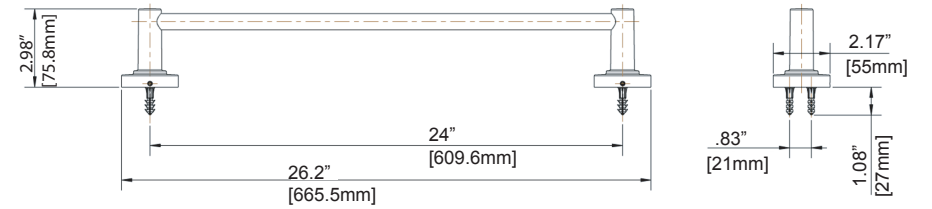

Insert Plastic Anchors into drilled holes and press in until flush with wall. Secure Mounting Brackets to wall with Mounting Screws using Phillips Screwdriver.

Center Mounting Bracket within traced outline. Mark the 2 mounting locations with a pencil.

Mounting Bracket

Locate post over Mounting Bracket and tighten Set Screw with Small Flat Tip Screwdriver. Repeat steps 1 thru 5 for remaining items.

Towel Bar

Robe Hook

Towel Ring

Tissue Holder