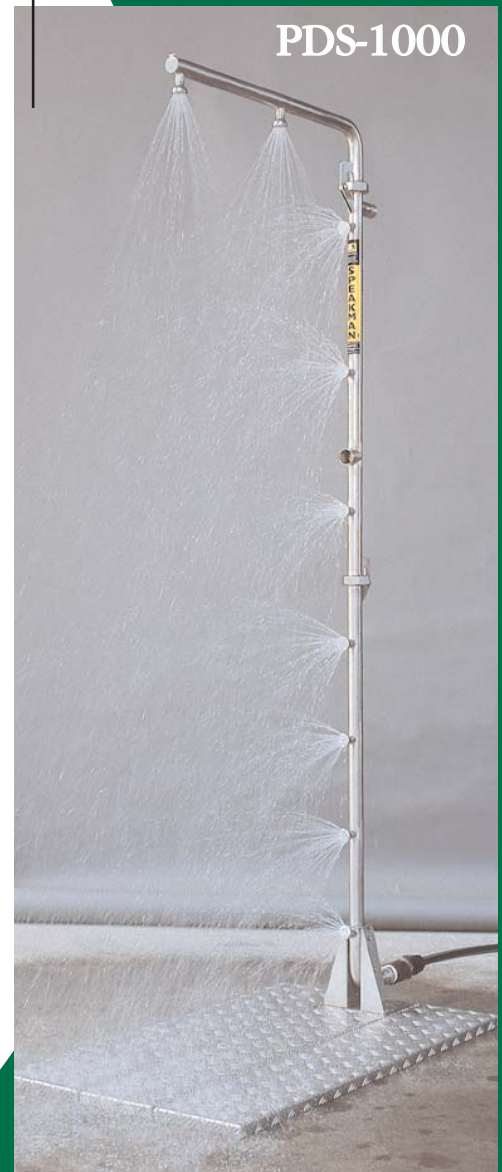

## PDS-1000 PORTABLE DECONTAMINATION SHOWER

*The PDS-1000 portable decontamination shower is lightweight and completely portable. It is ideal for most decontamination applications where a permanent shower is not practical. The unique design permits the user to collapse this unit into an integral, easy to carry case that can easily fit into any vehicle. Two integral couplings allow the unit to be assembled in seconds making deployment a snap. Durable stainless steel and aluminum construction make this unit virtually indestructible providing years of maintenance free service.*

- Completely Portable
- Free Standing
- Stainless Steel Construction
- 9 Spray Heads
- Hinged Aluminum Diamond Plate Base
- Supply - 1-1/2" NST
- Weight - 44 lbs.
- Folded Dimensions - 46" (L) x 8" (W) x 15" (H)
- Available Options
  - Privacy Curtain
  - Containment Pool