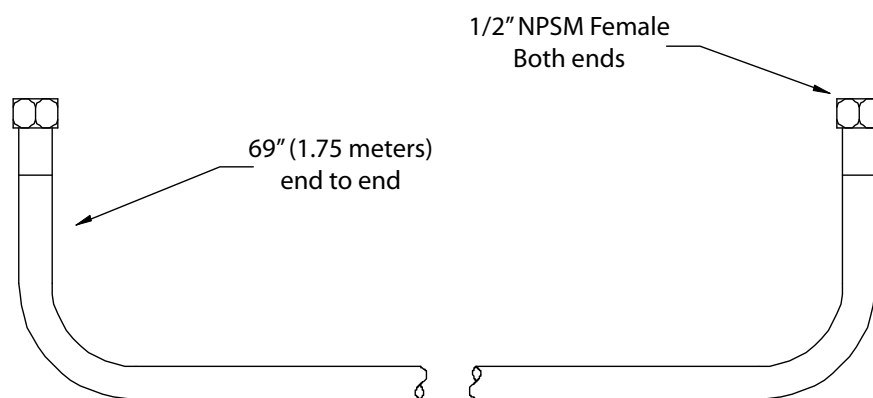

## FEATURES:

- 69 in. white vinyl reinforced hose.
- ½ in. NPSF chrome plated brass connectors.

## FINISH:

PC

## DIMENSIONS:

NOTE: 1. All dimensions are in inches (millimeters) unless otherwise specified and are subject to change without notice.

Architect/Engineer Approval Space:

SPEAKMAN  
400 ANCHOR MILL ROAD  
NEW CASTLE, DE 19720