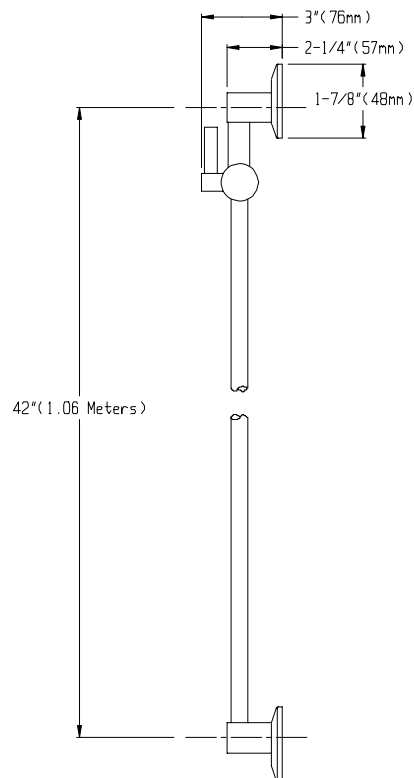

SPEAKMAN® VS-124

Slide Bar

FEATURES:

- 42 in. chrome plated brass slide bar with mounting screws.
- NOTE: Should not be used as grab bar.

FINISH:

PC

WARRANTY:

- 5 year limited

DIMENSIONS:

NOTE: 1. All dimensions are in inches (millimeters) unless otherwise specified and are subject to change without notice.

Architect/Engineer Approval Space:

SPEAKMAN
400 ANCHOR MILL ROAD
NEW CASTLE, DE 19720