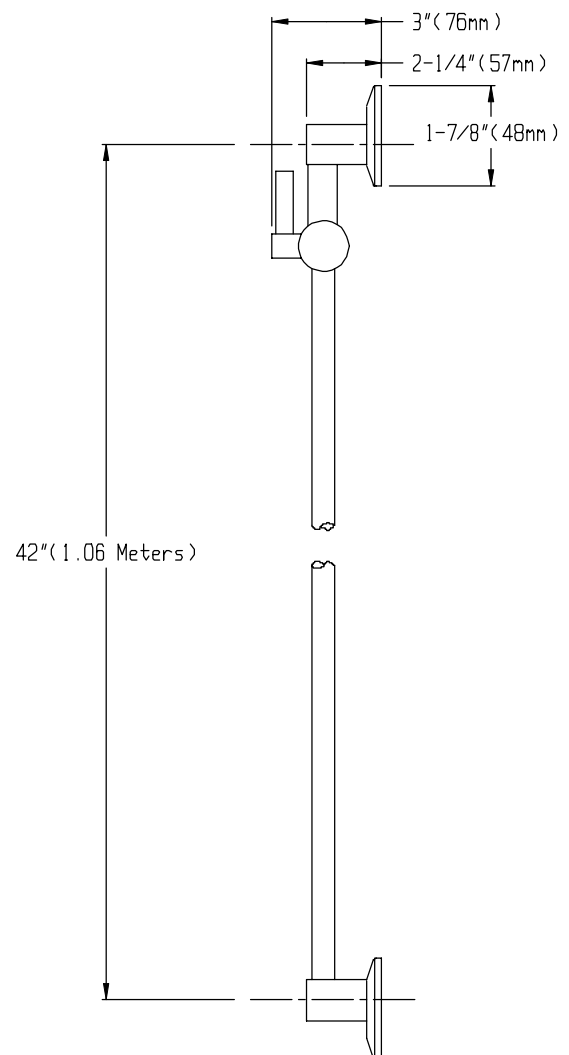

SPEAKMAN COMPANY

VS-124 Installation, Maintenance & Operation Instructions

VERSATILE® 42" SLIDE BAR

DESCRIPTION

Speakman VERSATILE® 42" chrome plated slide bar with mounting screws.

SPECIFICATIONS

SHIPPING WEIGHT: 2.9 LBS.

INSTALLATION

Location of the bar is optional but restricted by the hose length. Attach bar to wall using fasteners supplied. Slip hand held shower with swivel connector onto post. Adjust height of post by loosening post handle. Tighten handle to lock into place.

MAINTENANCE

The gleaming finish of your SPEAKMAN VERSATILE® VS-124 slide bar can be cleaned by using mild soap and warm water. Dry immediately with a soft, clean cloth for best results.

ROUGH-IN MEASUREMENTS

Product improvements may cause specification and dimensional changes without notice.

SPEAKMAN COMPANY
The Quality Leader Since 1869
P.O. Box 191, Wilmington, DE 19899-0191 USA
1-800-537-2107, Fax: 1-800-977-2747

11/02
92-1795