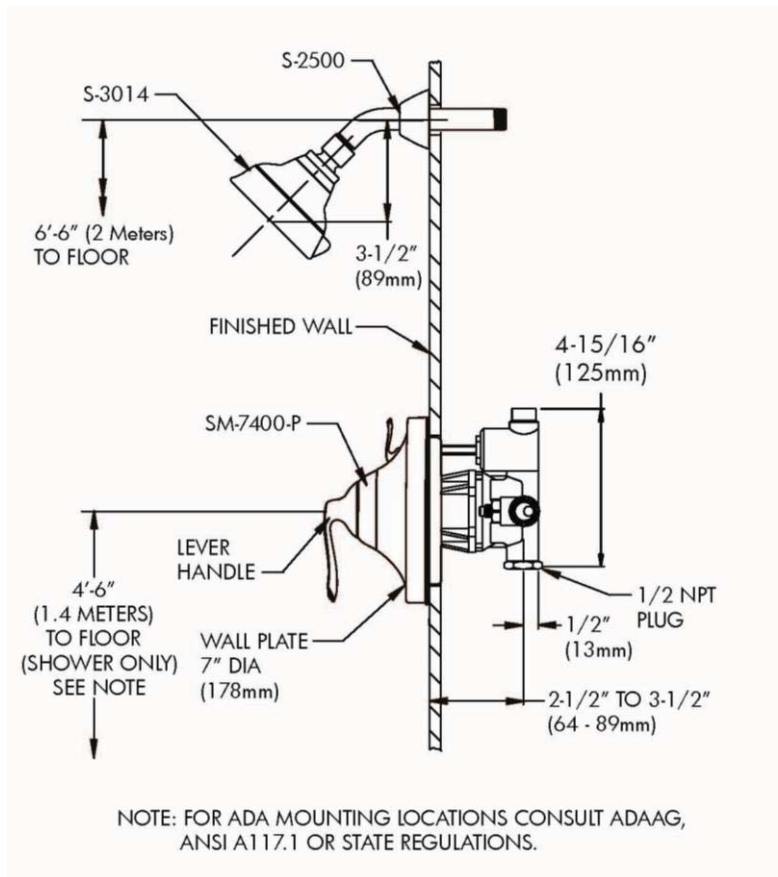

SPECIFICATIONS

SM-7400-P Anti-Scald Balanced Pressure Valve:

Connections: 1/2" female copper sweat inlets & shower outlet; 1/2" NPT female tub outlet

Flow Rate: For use with showerheads rated at 2.0 GPM (7.6 LPM) or higher.

S-3014 Showerhead:

Supply: 1/2" NPT female

Flow Rate: 2.5 GPM / 9.46 LPM MAX

S-2500 Shower Arm:

Supply: 1/2" NPT male inlet

Outlet: 1/2" NPT male outlet

INSTRUCTIONS

See individual products for installation of the components and warranty information.

ROUGH-IN

SPEAKMAN®

400 Anchor Mill Rd. New Castle, DE 19720
03/12

Visit us on the web at www.speakmancompany.com

Phone: 800-537-2107

Fax: 800-977-2747
IOM-SM-7410