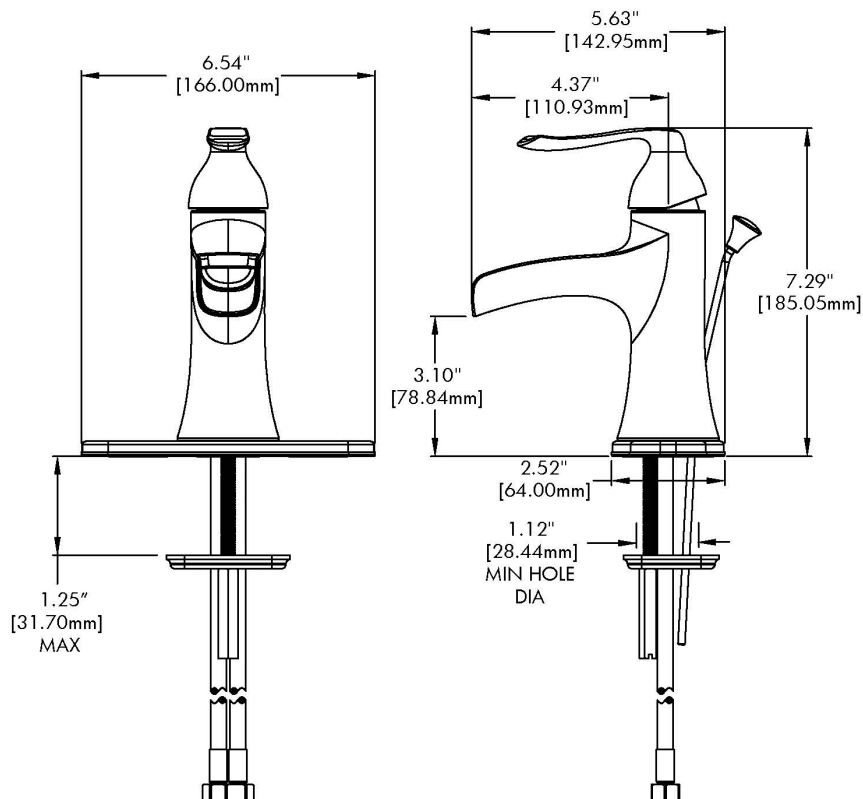

### FEATURES:

- Lead-free brass construction
- Sculpted lever handle
- 1.2 gpm (4.5 L/min) flow rate
- Ceramic cartridges
- Flexible supply lines
- Includes optional deck plate

### DIMENSIONS:

NOTE: 1. All dimensions are in inches (millimeters) unless otherwise specified and are subject to change without notice.

Architect/Engineer Approval Space:

SPEAKMAN  
400 ANCHOR MILL ROAD  
NEW CASTLE, DE 19720