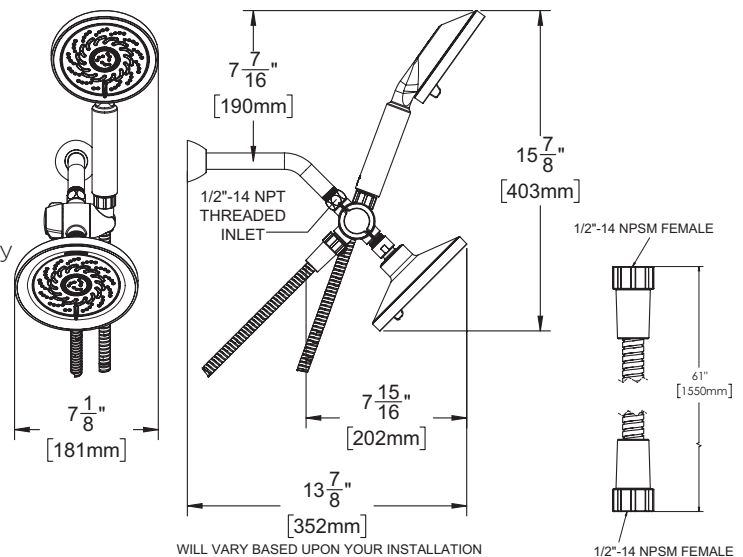

WARRANTY:

Visit www.speakman.com for full product warranty information

- Limited Lifetime Warranty (residential)
- 1 Year Limited Warranty (commercial)