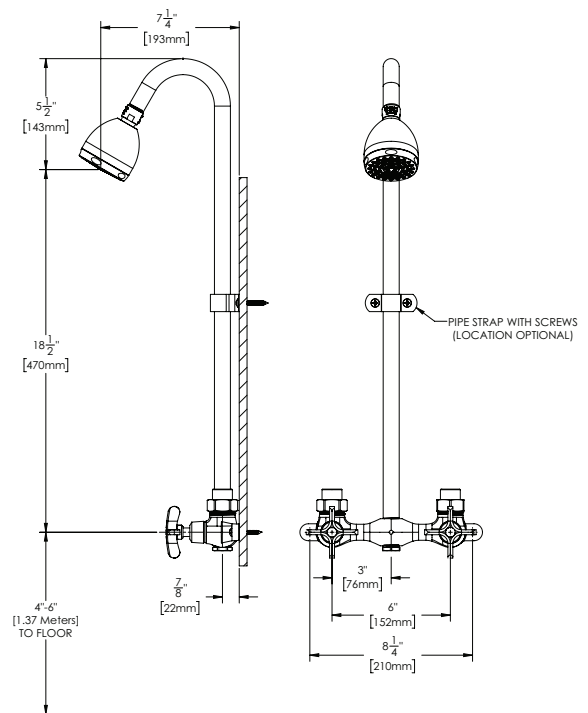

Commander® Exposed Shower

FEATURES:

- Brass body construction
- (2) 1/2" -14 NPTF inlets
- Reversible valve body
- Vandal-resistant cross handles with color-coded indexes
- 1/4 turn ceramic cartridges to ensure drip-free performance
- Exposed rough chrome plated shower body assembly, on 6" centers
- Included shower head: S-2272-E175 with a 1.75 GPM (6.6 L/min) flow rate
- Galvanized steel gooseneck with supporting strap

SHOWER OPTIONS:

- LH: Less shower head

STANDARDS:

- ASME A112.18.1/CSA B125.1 certified
- WaterSense certified (S-2272-E175 showerhead)

WARRANTY:

Visit www.speakman.com for full product warranty information

- 5 Year Limited Warranty (commercial)
- 5 Year Limited Warranty (residential)

All dimensions are in inches (millimeters) unless otherwise specified and are subject to change without notice.

Architect/Engineer Approval Space:

P: 800-537-2107
F: 800-977-2747
W: WWW.SPEAKMAN.COM
R: 01-SEPTEMBER 2022