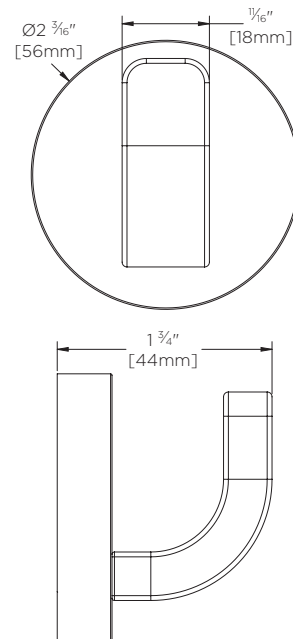

Vector® Robe Hook

FEATURES:

- Metal construction
- Corrosion resistant finishes
- Mounting hardware is included
- Coordinates with Vector Collection

STOCK FINISHES:

PC MB

SPECIALTY FINISHES:

PB PN

WARRANTY:

Visit www.speakman.com for full product warranty information

- 1 Year Limited Warranty (commercial)
- Limited Lifetime Warranty (residential)

1. All dimensions are in inches (millimeters) unless otherwise specified and are subject to change without notice.

Architect/Engineer Approval Space:

SPEAKMAN
400 ANCHOR MILL ROAD
NEW CASTLE, DE 19720

P: 800-537-2107
F: 800-977-2747
W: WWW.SPEAKMAN.COM
R: 02-AUGUST 2018