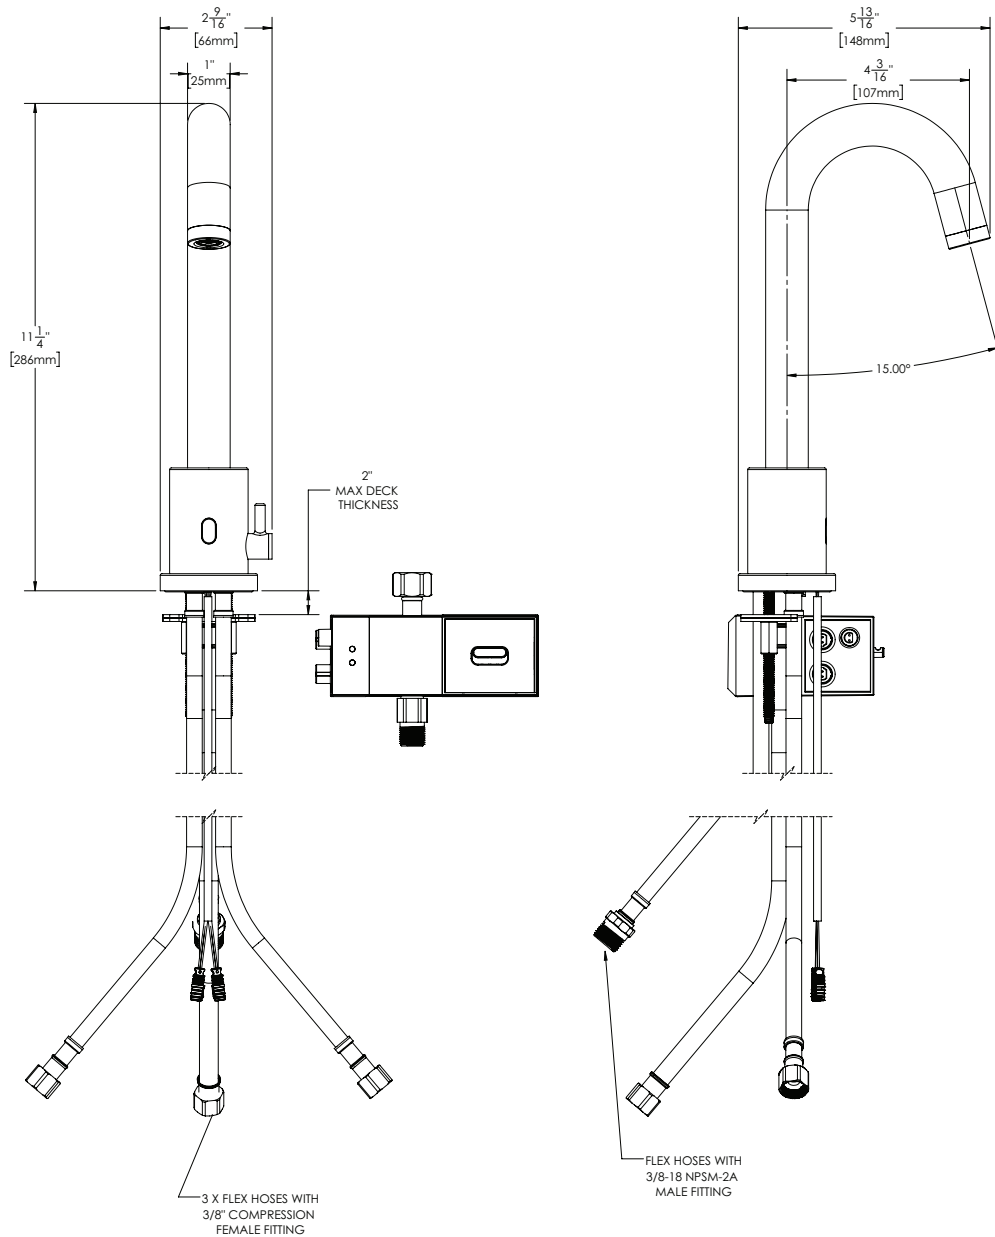

All dimensions are in inches (millimeters) unless otherwise specified and are subject to change without notice.

Architect/Engineer Approval Space:

P: 800-537-2107  
F: 800-977-2747  
W: WWW.SPEAKMAN.COM  
R: 01-JUNE 2019

## Gooseneck Battery Sensor Faucet w/ Above Counter Mixer

All dimensions are in inches (millimeters) unless otherwise specified and are subject to change without notice.

Architect/Engineer Approval Space: