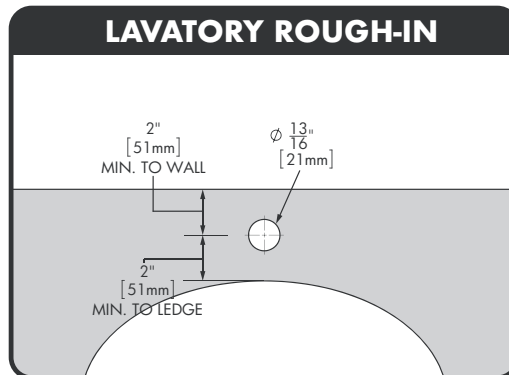

Easy Push® Wash-up Single Supply Metering Faucet

FEATURES:

- Brass construction with polished chrome finish
- Vandal resistant easy push handle activation
- Metering cartridge exceeds 10,000 cycles
- 0.25 GPC (0.95 L/cycle)
- Single hole mounting
- 1/2"-14 NPSM inlet connection
- Field adjustable cycle time
- Interchangeable indicators included (blue, red, chrome)

ADD-ONS:

- A-UCM: Under Counter Mixer
- A-4DP: 4" Deck Plate
- A-FC35: 0.35 GPM spray outlet

STANDARDS:

- ADA compliant
- ASME A112.18.1/CSA B125.1 certified
- NSF/ANSI 372 certified
- NSF/ANSI 61 certified

Architect/Engineer Approval Space:

P: 800-537-2107
F: 800-977-2747
W: WWW.SPEAKMAN.COM
R: 01-MAY 2019

Easy Push® Wash-up Single Supply Metering Faucet

1. All dimensions are in inches (millimeters) unless otherwise specified and are subject to change without notice.