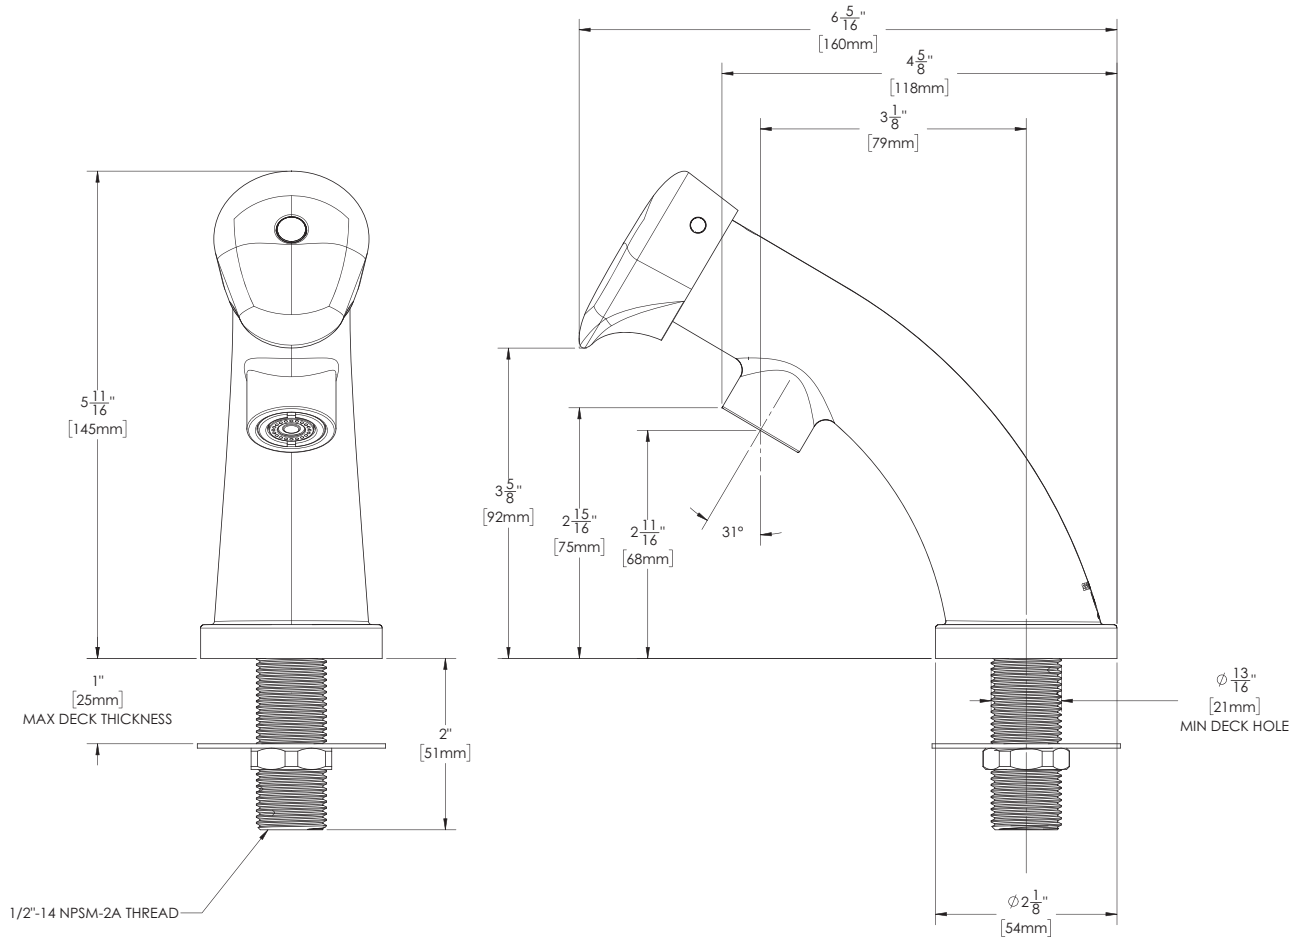

Easy Push® Wash-up Single Supply Metering Faucet

FEATURES:

- Brass construction with polished chrome finish
- Vandal resistant easy push handle activation
- Metering cartridge exceeds 10,000 cycles
- 0.25 GPC (0.95 L/cycle)
- Single hole mounting
- 1/2"-14 NPSM inlet connection
- Field adjustable cycle time
- Interchangeable indicators included (blue, red, chrome)

ADD-ONS:

- A-UCM: Under Counter Mixer
- A-4DP: 4" Deck Plate
- A-FC35: 0.35 GPM spray outlet

STANDARDS:

- ADA compliant
- ASME A112.18.1/CSA B125.1 certified
- NSF/ANSI 372 certified
- NSF/ANSI 61 certified

Architect/Engineer Approval Space:

P: 800-537-2107
F: 800-977-2747
W: WWW.SPEAKMAN.COM
R: 01-MAY 2019

Easy Push® Wash-up Single Supply Metering Faucet

1. All dimensions are in inches (millimeters) unless otherwise specified and are subject to change without notice.