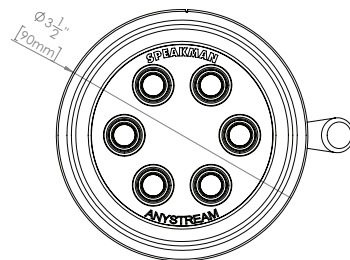

Liberty Bell 6-Jet Fixed Showerhead

MODELS:

- S-1776: 2.5 GPM (9.5 L/min) flow rate
- S-1776-E175: 1.75 GPM (6.6 L/min) flow rate

FEATURES:

- 6 plungers, 48 sprays, 3 spray patterns
- Patented Anystream® plungers resist scale build-up
- Spray adjusting handle
- Solid brass construction
- 1/2" -14 NPTF female inlet
- Corrosion resistant finishes

STOCK FINISHES:

CAST NICKEL

STANDARDS:

- ASME A112.18.1/CSA B125.1 certified
- CEC (CA Energy Commission) certified, 1.75 GPM only
- WaterSense certified 1.75 GPM only

WARRANTY:

Visit www.speakman.com for full product warranty information

- Limited Lifetime Warranty (consumer)
- 1 Year Limited Warranty (commercial)

All dimensions are in inches (millimeters) unless otherwise specified and are subject to change without notice.

Architect/Engineer Approval Space:

P: 800-537-2107
F: 800-977-2747
W: WWW.SPEAKMAN.COM
R: 01-NOVEMBER 2018