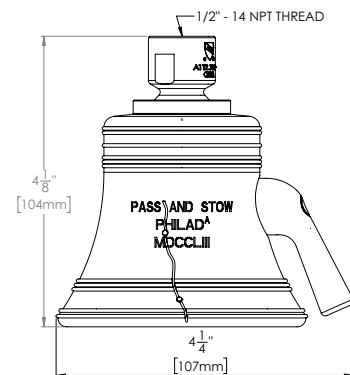

Liberty Bell 6-Jet Fixed Showerhead

MODELS:

- S-1776: 2.5 GPM (9.5 L/min) flow rate
- S-1776-E175: 1.75 GPM (6.6 L/min) flow rate

FEATURES:

- 6 plungers, 48 sprays, 3 spray patterns
- Patented Anystream® plungers resist scale build-up
- Spray adjusting handle
- Solid brass construction
- 1/2" -14 NPTF female inlet
- Corrosion resistant finishes

STOCK FINISHES:

CAST NICKEL

STANDARDS:

- ASME A112.18.1/CSA B125.1 certified
- CEC (CA Energy Commission) certified, 1.75 GPM only
- WaterSense certified 1.75 GPM only

WARRANTY:

Visit www.speakman.com for full product warranty information

- Limited Lifetime Warranty (consumer)
- 1 Year Limited Warranty (commercial)

All dimensions are in inches (millimeters) unless otherwise specified and are subject to change without notice.

Architect/Engineer Approval Space:

P: 800-537-2107
F: 800-977-2747
W: WWW.SPEAKMAN.COM
R: 01-NOVEMBER 2018