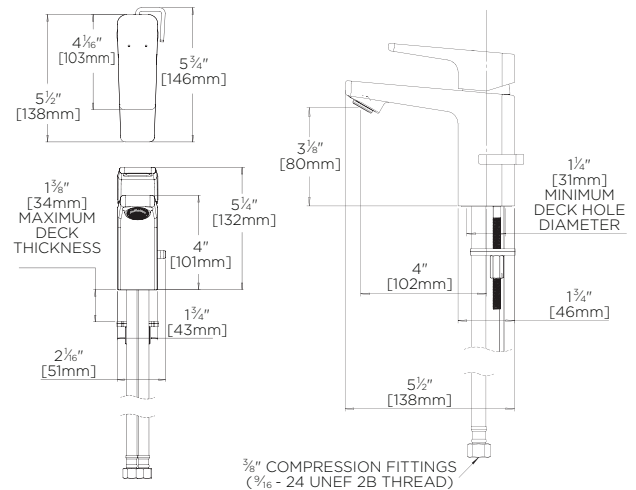

Kubos™ Single Lever Faucet

FEATURES:

- 1.2 GPM (4.5 L/min) flow rate
- Brass construction
- Lever handle
- Ceramic cartridge
- Stainless steel inlet supply lines included, with 3/8" compression fittings
- Pop-up drain with lift rod
- Corrosion resistant finishes
- Coordinates with Kubos Collection

STOCK FINISHES:

PC BN

SPECIALTY FINISHES:

BBZ MB ORB PB PN

OPTIONS/ADD-ONS:

- 10-0337 : 4" Deck Plate

STANDARDS:

- ASME A112.18.1/CSA B125.1 certified
- NSF/ANSI 61 certified
- NSF 372 certified
- WaterSense certified
- ADA compliant

WARRANTY:

Visit www.speakman.com for full product warranty information

- Limited Lifetime Warranty (consumer)
- 5 Year Limited Warranty (commercial)

1. All dimensions are in inches (millimeters) unless otherwise specified and are subject to change without notice.

Architect/Engineer Approval Space:

SPEAKMAN
400 ANCHOR MILL ROAD
NEW CASTLE, DE 19720

P: 800-537-2107
F: 800-977-2747
W: WWW.SPEAKMAN.COM
R: 01-APRIL 2018