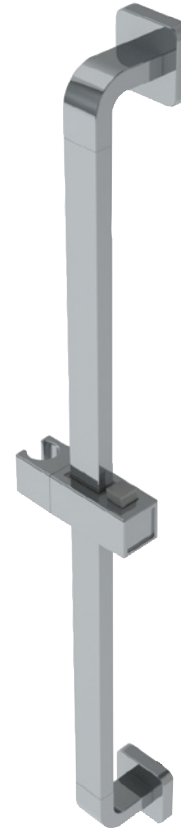

Kubos™ Slide Bar

FEATURES:

- Slide Bar measures 26" in height
- Metal bar construction with plastic slider
- Hand shower holder allows the angle to be adjusted
- Hand shower holder slides up and down the bar
- Hand shower not included
- Corrosion resistant finishes
- Mounting hardware is included
- Coordinates with Kubos Collection

STOCK FINISHES:

PC BN

SPECIALTY FINISHES:

BBZ MB ORB PB PN

WARRANTY:

Visit www.speakman.com for full product warranty information

- Limited Lifetime Warranty (consumer)
- 1 Year Limited Warranty (commercial)

All dimensions are in inches (millimeters) unless otherwise specified and are subject to change without notice.

Architect/Engineer Approval Space:

SPEAKMAN
400 ANCHOR MILL ROAD
NEW CASTLE, DE 19720

P: 800-537-2107
F: 800-977-2747
W: WWW.SPEAKMAN.COM
R: 01-MARCH 2018