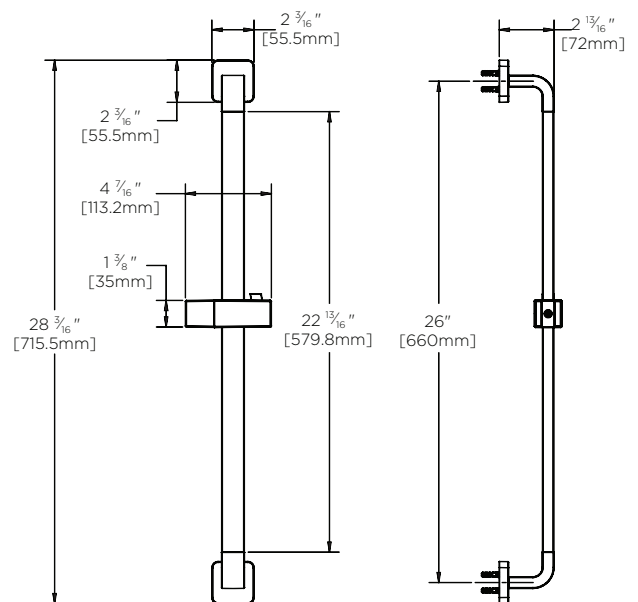

Kubos™ Slide Bar

FEATURES:

- Slide Bar measures 26" in height
- Metal bar construction with plastic slider
- Hand shower holder allows the angle to be adjusted
- Hand shower holder slides up and down the bar
- Hand shower not included
- Corrosion resistant finishes
- Mounting hardware is included
- Coordinates with Kubos Collection

STOCK FINISHES:

PC BN

SPECIALTY FINISHES:

BBZ MB ORB PB PN

WARRANTY:

Visit www.speakman.com for full product warranty information

- Limited Lifetime Warranty (consumer)
- 1 Year Limited Warranty (commercial)

All dimensions are in inches (millimeters) unless otherwise specified and are subject to change without notice.

Architect/Engineer Approval Space:

SPEAKMAN
400 ANCHOR MILL ROAD
NEW CASTLE, DE 19720

P: 800-537-2107
F: 800-977-2747
W: WWW.SPEAKMAN.COM
R: 01-MARCH 2018