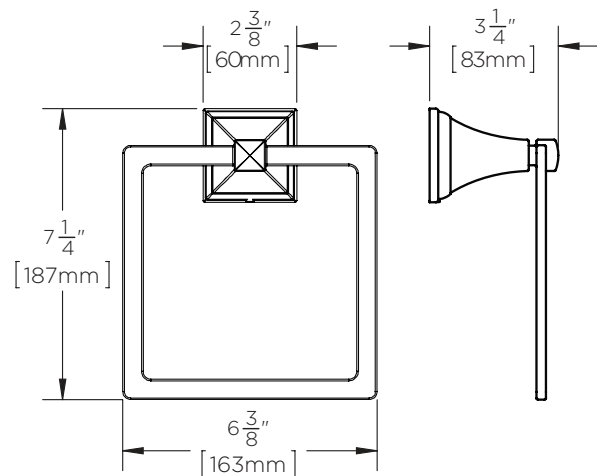

Rainier™ Towel Ring

FEATURES:

- Brass construction
- Corrosion resistant finishes
- Mounting hardware is included
- Coordinates with Rainier Collection

STOCK FINISHES:

PC

SPECIALTY FINISHES:

BN PN

WARRANTY:

Visit www.speakman.com for full product warranty information

- Limited Lifetime Warranty (consumer)
- 1 Year Limited Warranty (commercial)

All dimensions are in inches (millimeters) unless otherwise specified and are subject to change without notice.

Architect/Engineer Approval Space:

SPEAKMAN
400 ANCHOR MILL ROAD
NEW CASTLE, DE 19720

P: 800-537-2107
F: 800-977-2747
W: WWW.SPEAKMAN.COM
R: 01-MARCH 2018