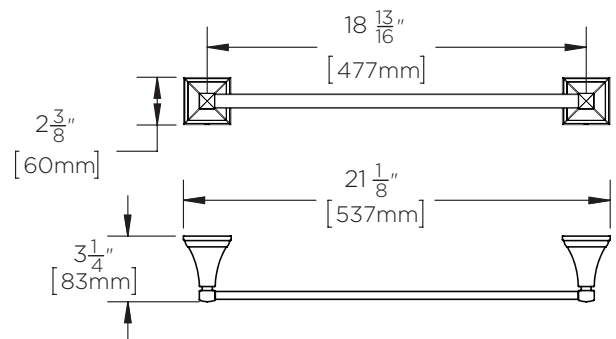

## Rainier™ Towel Bar

**FEATURES:**

- Towel Bar measures 18-13/16" wide
- Brass construction
- Corrosion resistant finishes
- Mounting hardware is included
- Coordinates with Rainier Collection

**STOCK FINISHES:**

All dimensions are in inches (millimeters) unless otherwise specified and are subject to change without notice.

Architect/Engineer Approval Space:

SPEAKMAN  
400 ANCHOR MILL ROAD  
NEW CASTLE, DE 19720

P: 800-537-2107  
F: 800-977-2747  
W: WWW.SPEAKMAN.COM  
R: 01-MARCH 2018