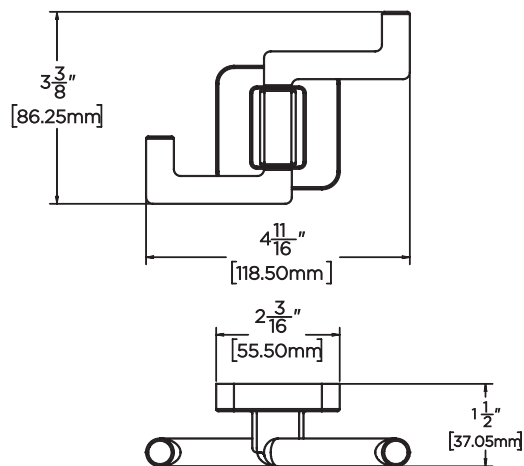

SPEAKMAN® SA-2408

Kubos™ Double Robe Hook

FEATURES:

- Metal construction
- Modern square design
- Mounting hardware included

FINISH:

PC BN

WARRANTY:

- 1 year limited

DIMENSIONS:

NOTE: 1. All dimensions are in inches (millimeters) unless otherwise specified and are subject to change without notice.

Architect/Engineer Approval Space:

SPEAKMAN
400 ANCHOR MILL ROAD
NEW CASTLE, DE 19720