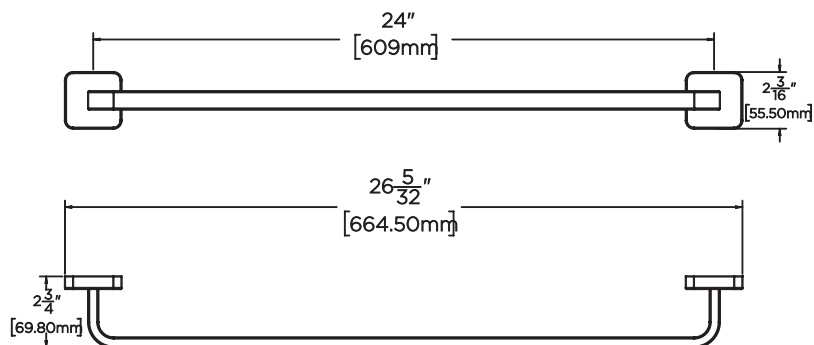

SPEAKMAN® SA-2407

Kubos™ Towel Bar

FEATURES:

- Brass construction
- Modern square design
- 24 in. length
- Mounting hardware included

FINISH:

PC BN

WARRANTY:

- 1 year limited

DIMENSIONS:

NOTE: 1. All dimensions are in inches (millimeters) unless otherwise specified and are subject to change without notice.

Architect/Engineer Approval Space:

SPEAKMAN
400 ANCHOR MILL ROAD
NEW CASTLE, DE 19720