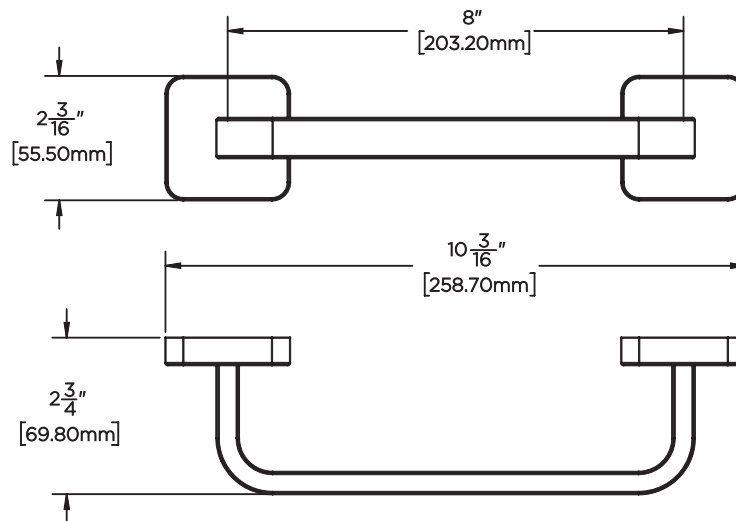

SPEAKMAN® SA-2404

Kubos™ Towel Short Bar

FEATURES:

- Brass Construction
- Modern square design
- 8 in. length
- Mounting hardware included

FINISH:

PC BN

WARRANTY:

- 1 year limited

DIMENSIONS:

NOTE: 1. All dimensions are in inches (millimeters) unless otherwise specified and are subject to change without notice.

Architect/Engineer Approval Space:

SPEAKMAN
400 ANCHOR MILL ROAD
NEW CASTLE, DE 19720