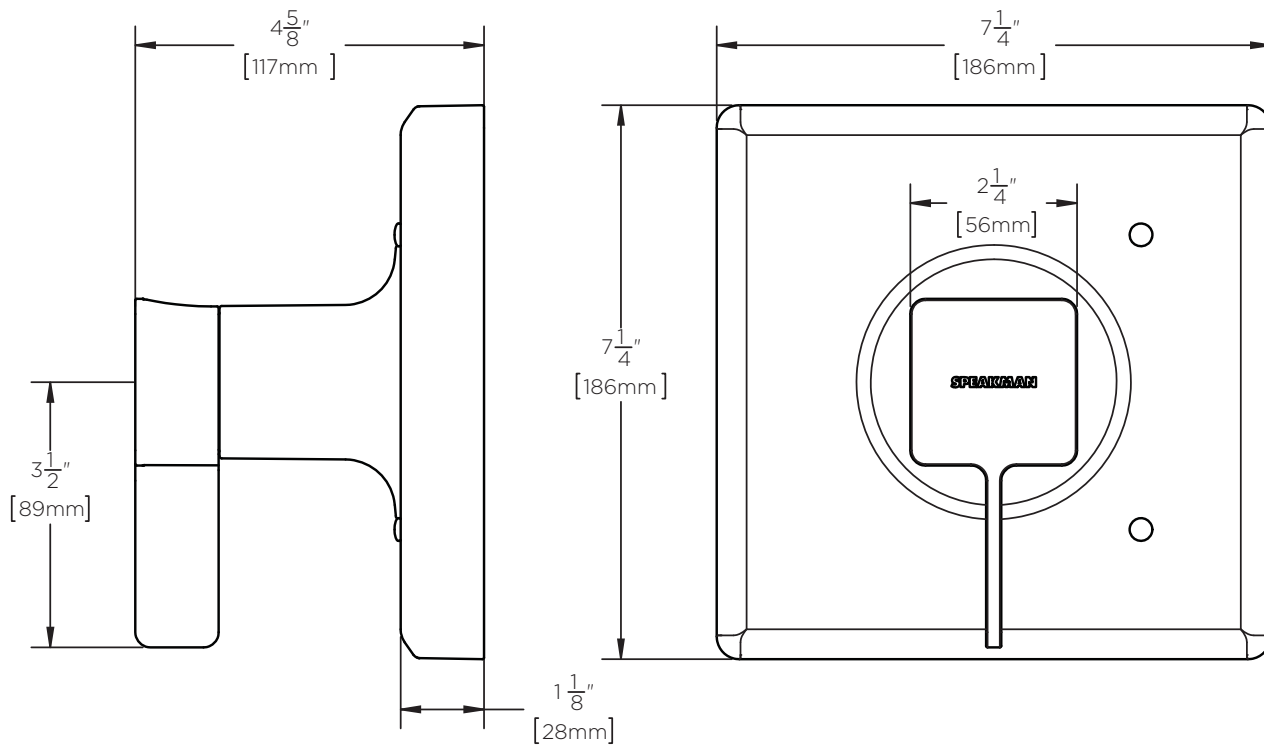

**DIMENSIONS:** NOTE: 1. All dimensions are in inches (millimeters) unless otherwise specified and are subject to change without notice.

Architect/Engineer Approval Space:

SPEAKMAN  
400 ANCHOR MILL ROAD  
NEW CASTLE, DE 19720