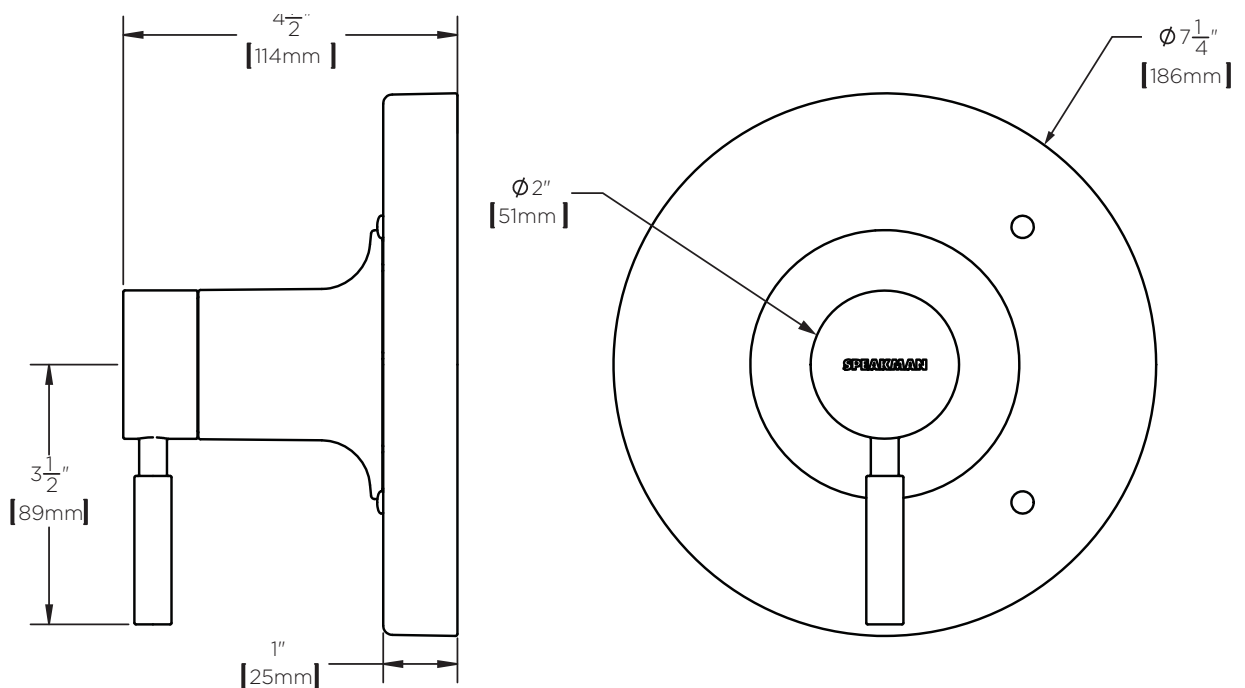

FINISH:

PC BN

COMPLIANCE:

- ASME A112.18.1/CSA B125 certified

WARRANTY:

- 1 year limited

DIMENSIONS:

NOTE: 1. All dimensions are in inches (millimeters) unless otherwise specified and are subject to change without notice.