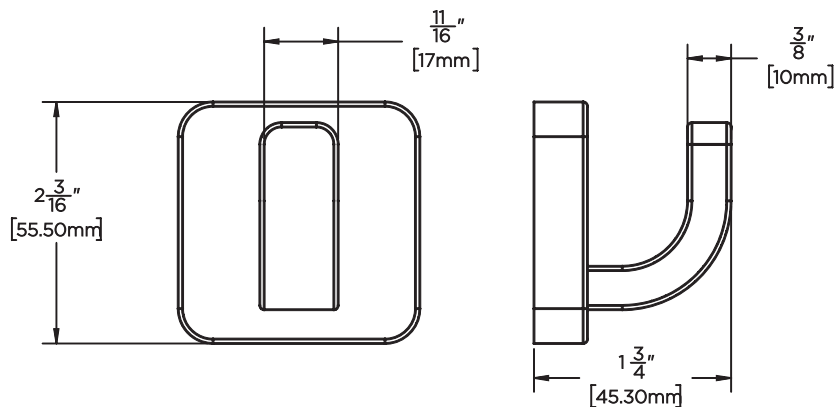

SPEAKMAN® SA-2406

Kubos™ Robe Hook

FEATURES:

- Brass construction
- Modern square design
- Mounting hardware included

FINISH:

PC BN

WARRANTY:

- 1 year limited

DIMENSIONS:

NOTE: 1. All dimensions are in inches (millimeters) unless otherwise specified and are subject to change without notice.

Architect/Engineer Approval Space:

SPEAKMAN
400 ANCHOR MILL ROAD
NEW CASTLE, DE 19720