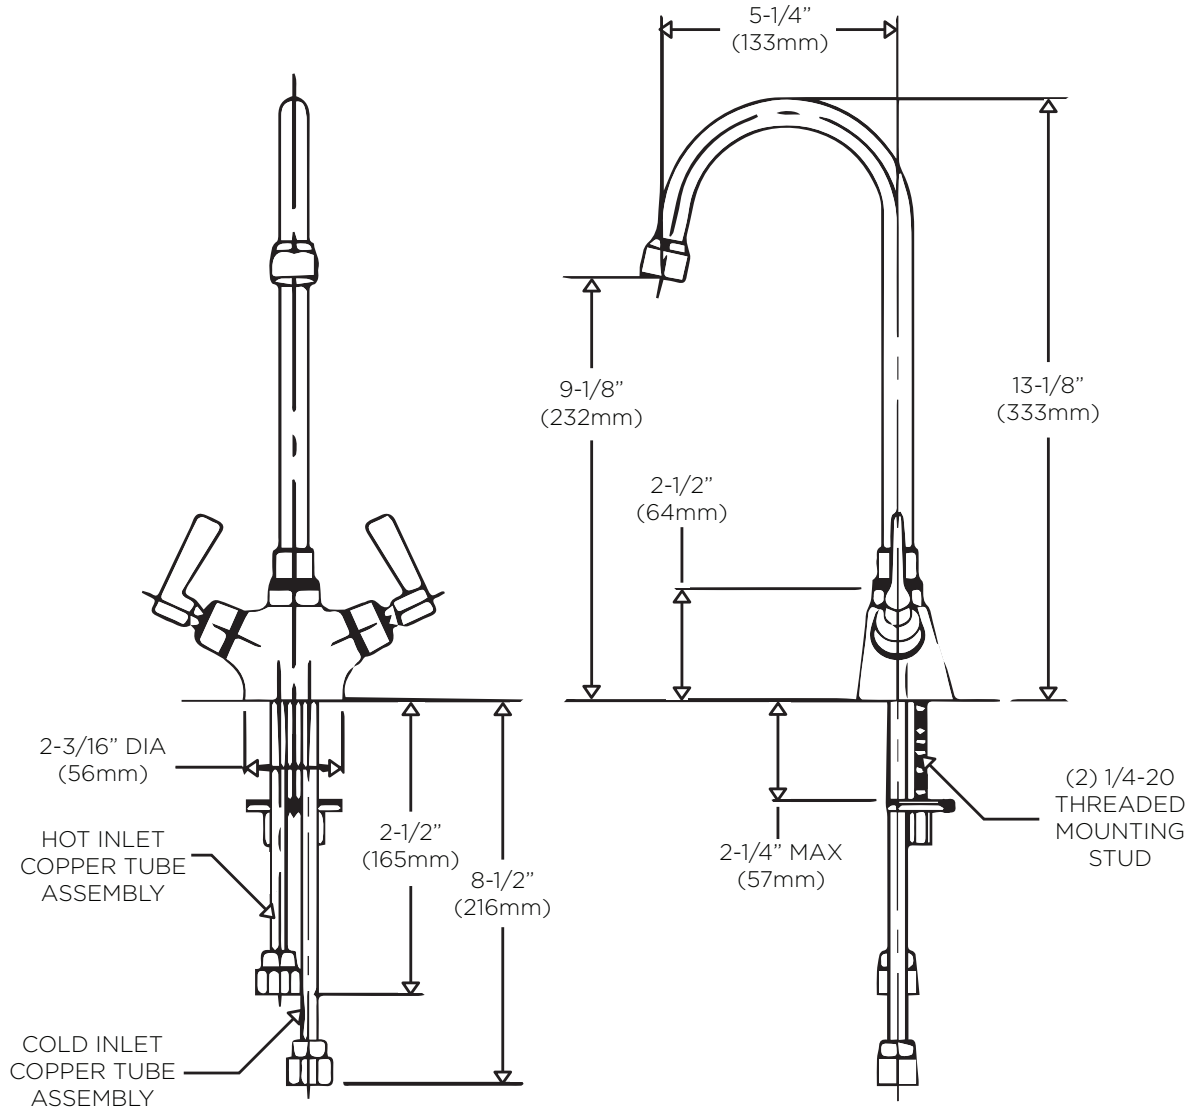

### FEATURES:

- Polished chrome plated brass deck mounted faucet
- ½ in. NPSM inlets with coupling nuts
- Accomodates installations up to 2 1/4 in. thick
- 5-1/4" deep gooseneck spout, rigid or swivel
- Vandal-resistant flow control non-aerated outlet reduces flow to 0.5 gpm (1.89 L/min).

### ADD-ON:

- Cross handle kit
- 4 in. wrist blade handle kit
- 1.2 gpm faucet aerator
- 1.2 gpm faucet laminar flow control outlet
- 0.35 gpm flow control non-aerated outlet

### WARRANTY:

- 5 Year Limited

- A-CROSS
- A-4WRIST
- A-EA12
- A-ELF
- A-FC35

**DIMENSIONS:** NOTE: 1. All dimensions are in inches (millimeters) unless otherwise specified and are subject to change without notice.  
2. All inlets are sized for coupling connections.