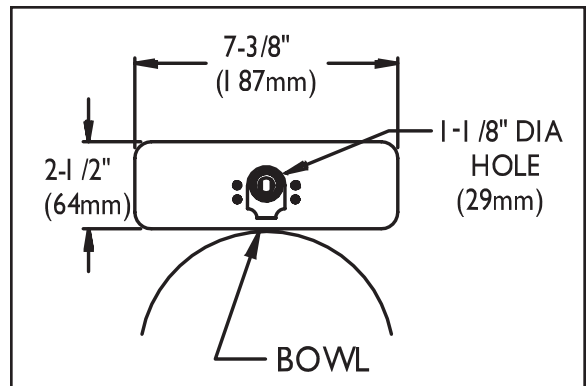

S-9210-CA-E
S-9211-CA-E