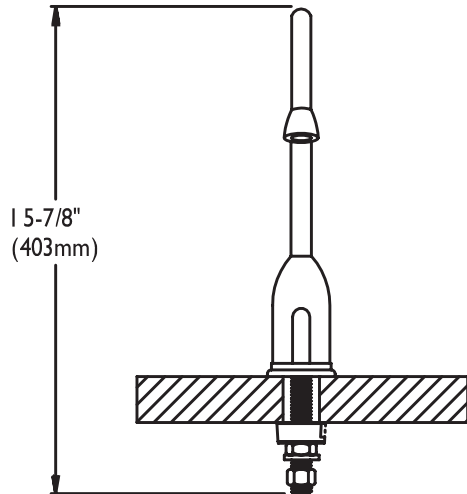

S-9220-CA-E
S-9221-CA-E

DIMENSIONS: NOTE: 1. All dimensions are in inches (millimeters) unless otherwise specified and are subject to change without notice.
 2. Inlet is 3/8" compression with male threads. Position faucet as close to the edge of the sink as possible.