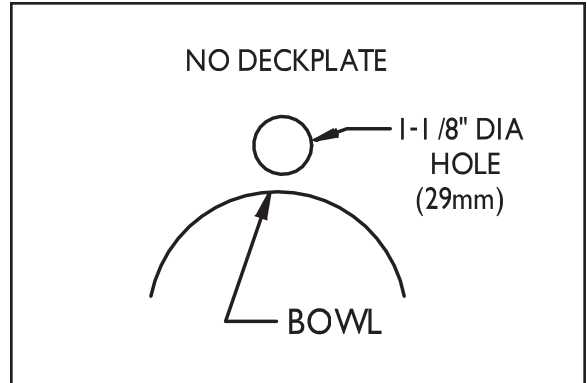

S-9200-CA-E
S-9201-CA-E