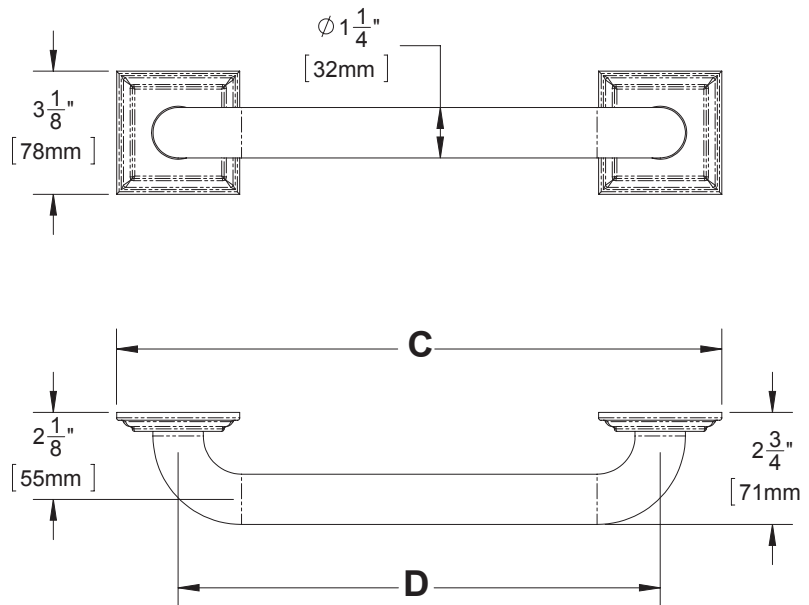

Rainier™ ADA Grab Bars

FEATURES:

- Stainless Steel Construction
- Flexible mounting configuration (horizontal, vertical, diagonal)
- Includes mounting hardware

FINISH:

PC

MODELS:

- ☐ SA-1309-24: 24 in. bar
- ☐ SA-1309-36: 36 in. bar
- ☐ SA-1309-48: 48 in. bar

WARRANTY:

- 1 year limited

DIMENSIONS: NOTE: 1. All dimensions are in inches (millimeters) unless otherwise specified and are subject to change without notice.

DIMENSION "C"

SA-1309-24	27-1/8" (687mm)
SA-1309-36	39-1/8" (992mm)
SA-1309-48	51-1/8" (1297mm)

DIMENSION "D"

SA-1309-24	24" (610mm)
SA-1309-36	36" (914mm)
SA-1309-48	48" (1219mm)

Architect/Engineer Approval Space:

SPEAKMAN
400 ANCHOR MILL ROAD
NEW CASTLE, DE 19720

P: 800-537-2107
F: 800-977-2747
W: WWW.SPEAKMAN.COM
R: DECEMBER 2016