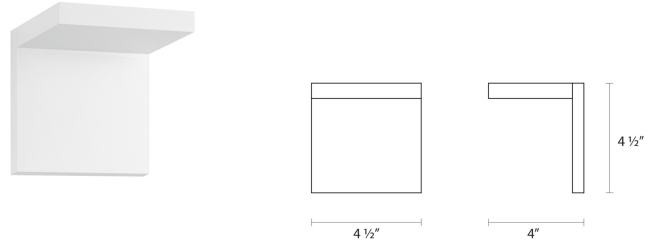

Project:

Bracket LED Sconce Spec Sheet

SKU: 2372.98 Learn more at:
<https://sonnemanlight.com/bracket-led-sconce>

Description: Bracket's sconce is artistically dramatic impact.

Type #:

Dimensions

Height:	4.5"
Width:	4.5"
Extends:	4"
Minimum Extension:	4"
Maximum Extension:	4"
Canopy/Backplate/Base Depth:	4.5
Canopy/Backplate/Base Height:	4.5

Electrical Specs

Bulb(s) Included?:	Yes
Bulb 1 Type:	Integral LED
Input Voltage:	120VAC
Wattage:	13
Initial Lumens:	900
Delivered Lumens:	841
Color Temperature:	3000K
CRI:	80
Power Supply Type:	Transformer
Power Supply Quantity:	1
Power Supply Location:	Outlet Box
Dimming Type:	ELV
Bulb Max Wattage:	13

Installation

Installation:	Licensed electrician required
Installation Orientation:	Vertical

Shipping

Carton 1 L x W x H:	7" X 7" X 6"
Carton 1 Gross Weight:	2 LBS

Shade

Shade 1 Material:	Die-Cast Aluminum
-------------------	-------------------