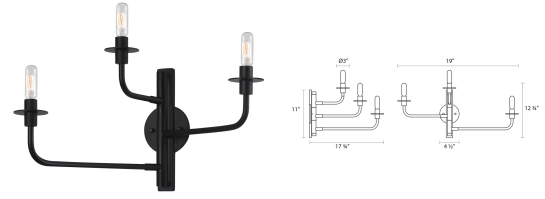

Atelier Sconce Spec Sheet

SKU: 4540.25 Learn more at sonnemanlight.com
<https://sonnemanlight.com/atelier-sconce>

Color/Finish: Satin Black

Dimensions

Height: 12.75
Width: 19
Extends: 17.75
Minimum Extension: 17.75"
Maximum Extension: 17.75"

Electrical Specs

Bulb Quantity: 3
Wattage: 60

Installation

Installation: Licensed electrician required
Installation Orientation: Vertical

General Listings

Certification: cUL

Available Finishes

Available Finishes: Satin Black

Shade

Shade 1 Material: Optical Acrylic

Notes