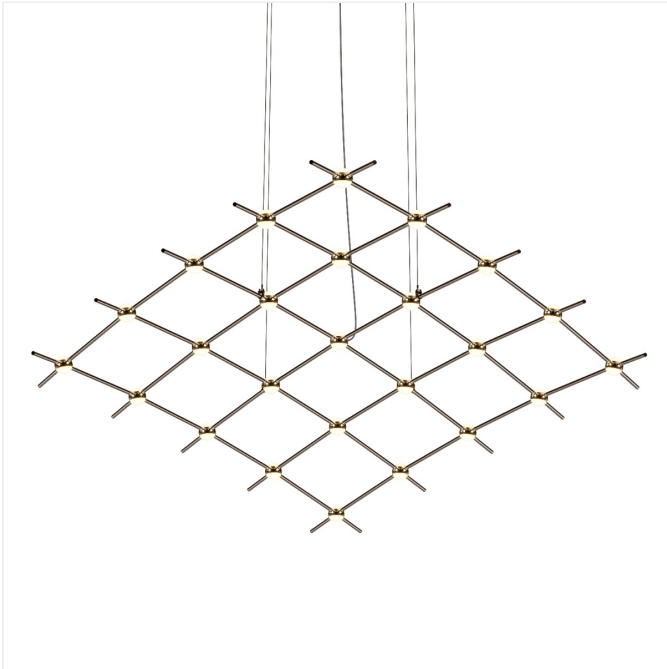

# Constellation Aquarius Chandelier Medius Spec Sheet

SKU: 21Q33-RW5512-22

Constellation Aquarius chandeliers bring celestial imagery, limitless expansion and sculptural drama to any environment. Aquarius is "The Great One," it is a broad constellation of uniform brightness across a vast space of sky. Expansive, covering a large range of space, Constellation Aquarius is available in sizes: Minor, Medius, and Major.

## Dimensions

Height:	1.5"
Width:	121.75"
Length:	50.5"
Canopy/Backplate/Base:	4.5"
Hanging Details:	10' Adjustable Cord
Size:	Medius

## Shade

Lens Type:	White Optical Acrylic Lens
Shade Material:	Acrylic