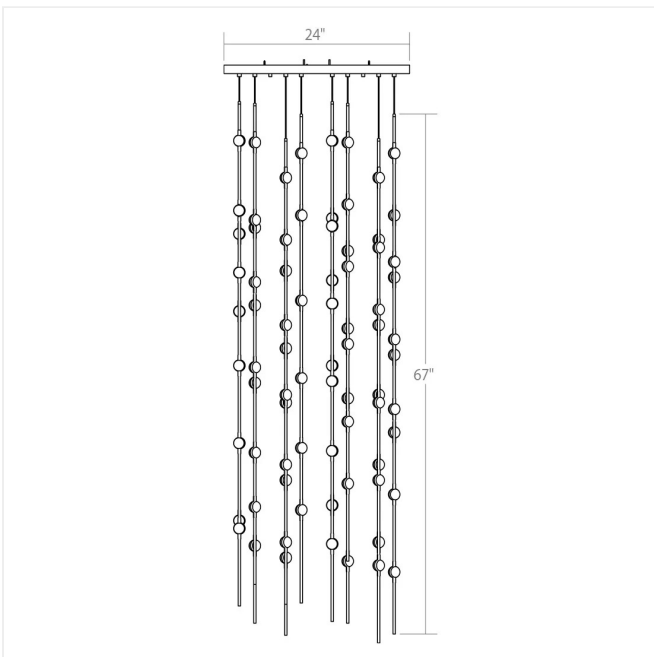

Project:

Constellation Andromeda Chandelier Spec Sheet

SKU: 2165.33W-27

Constellation Andromeda chandeliers bring celestial imagery, limitless expansion and sculptural drama to any environment. LED hubs connected in linear strands of various lengths are suspended to form dramatically powerful luminance within a vertical space. Available in a variety of sizes and configurations, with lens options of crystal facets or soft white. Constellation Andromeda can also be customized for your project.

Learn more: <https://sonnemanlight.com/constellation-andromeda-chandelier>

Type #:

Dimensions

Height:	67"
Width:	24"
Length:	21.5"
Depth:	21.5"
Diameter:	6"
Hanging Details:	10' Adjustable Cord
Shape:	Square
Size:	24"

Electrical Specs

Bulb(s) Included?:	Yes
Bulb 1 Type:	Integral LED
Bulb Quantity:	96
Input Voltage:	100-277VAC
Wattage:	192
Initial Lumens:	19000
Delivered Lumens:	11200
Kelvin:	2700K
CRI:	90
Power Supply Type:	Driver
Power Supply Quantity:	1
Power Supply Location:	Remote
Dimming Type:	0-10V

Installation

Installation:	Licensed electrician required, multi-step installation
Sloped Ceiling Compatible?:	Not Compatible
Cord Length:	10 ft
Minimum Hanging Height:	68"
Maximum Hanging Height:	188"

Shade