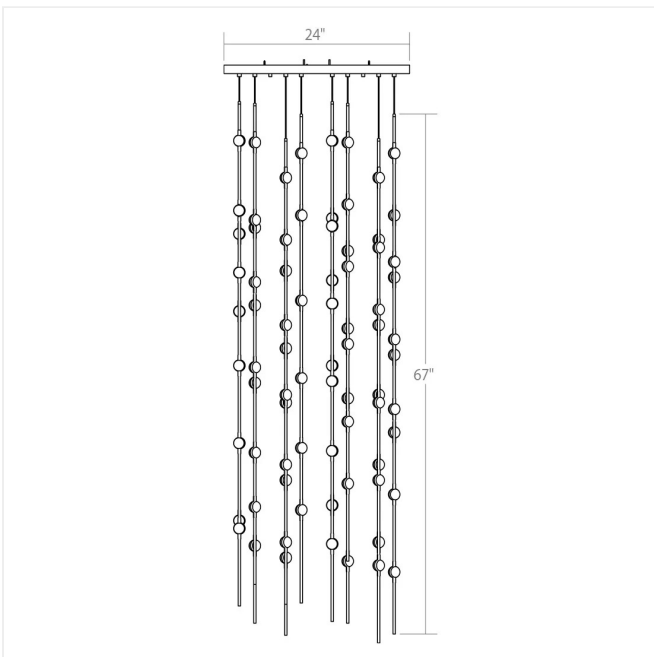

Project:

Constellation Andromeda Chandelier Spec Sheet

SKU: 2165.33W-22-J20

Constellation Andromeda chandeliers bring celestial imagery, limitless expansion and sculptural drama to any environment. LED hubs connected in linear strands of various lengths are suspended to form dramatically powerful luminance within a vertical space. Available in a variety of sizes and configurations, with lens options of crystal facets or soft white. Constellation Andromeda can also be customized for your project.

Learn more: <https://sonnemanlight.com/constellation-andromeda-chandelier>

Type #:

Dimensions

Height:	67"
Width:	24"
Length:	24"
Diameter:	6"
Hanging Details:	20' Adjustable Cord
Shape:	Square
Size:	24"

Electrical Specs

Installation

Installation:	Licensed electrician required, multi-step installation
Sloped Ceiling Compatible?:	Not Compatible
Cord Length:	20 ft
Minimum Hanging Height:	68"
Maximum Hanging Height:	188"

Shade