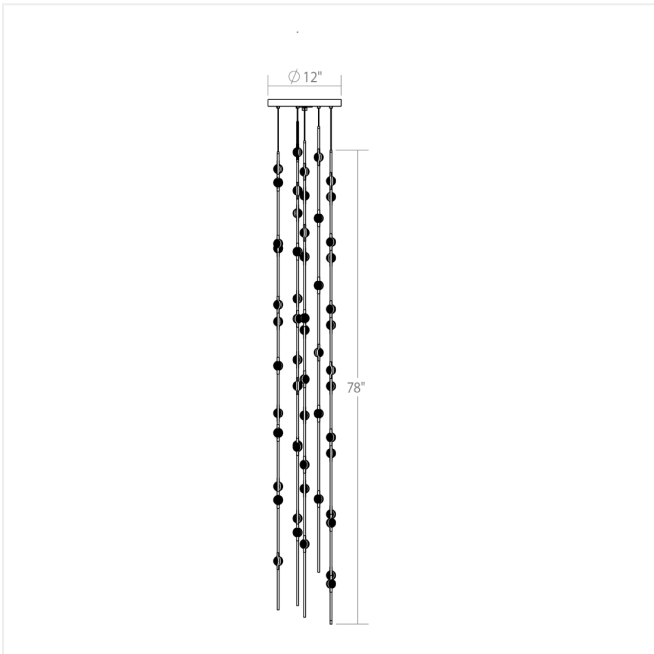

Project:

Constellation Andromeda Chandelier Spec Sheet

SKU: 2162.33W-T

Constellation Andromeda chandeliers bring celestial imagery, limitless expansion and sculptural drama to any environment. LED hubs connected in linear strands of various lengths are suspended to form dramatically powerful luminance within a vertical space. Available in a variety of sizes and configurations, with lens options of crystal facets or soft white. Constellation Andromeda can also be customized for your project.

Learn more: <https://sonnemanlight.com/constellation-andromeda-chandelier>

Type #:

Dimensions

Height:	78"
Diameter:	11.5"
Canopy/Backplate/Base:	12"
Hanging Details:	10' Adjustable Cord
Shape:	Round
Size:	Tall 12"

Electrical Specs

Bulb(s) Included?:	Yes
Bulb 1 Type:	Integral LED
Bulb Quantity:	55
Input Voltage:	100-277VAC
Wattage:	110
Initial Lumens:	12120
Delivered Lumens:	8530
Kelvin:	3000K
CRI:	90
Power Supply Type:	Driver
Power Supply Quantity:	1
Power Supply Location:	Remote
Dimming Type:	0-10V

Installation

Installation:	Licensed electrician required, multi-step installation
Sloped Ceiling Compatible?:	Compatible up to 45°
Cord Length:	10 ft
Minimum Hanging Height:	79"
Maximum Hanging Height:	199"