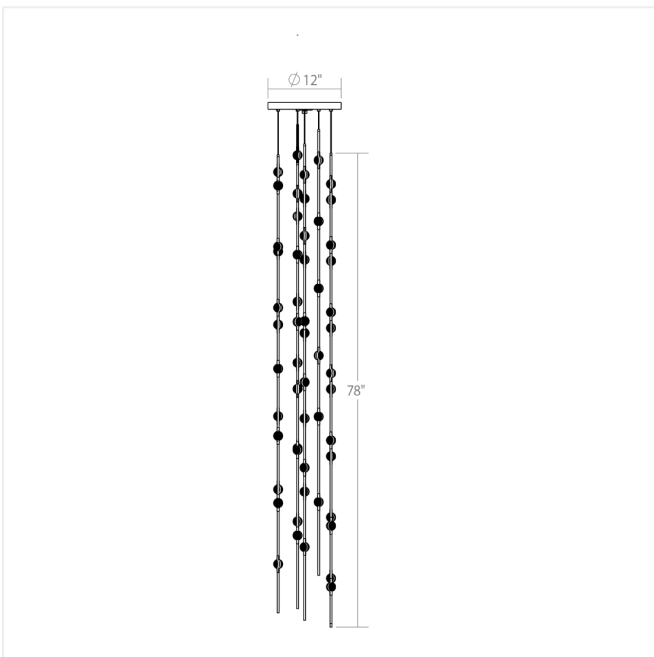

Project:

Constellation Andromeda Chandelier Spec Sheet

SKU: 2162.33W-T-27

Constellation Andromeda chandeliers bring celestial imagery, limitless expansion and sculptural drama to any environment. LED hubs connected in linear strands of various lengths are suspended to form dramatically powerful luminance within a vertical space. Available in a variety of sizes and configurations, with lens options of crystal facets or soft white. Constellation Andromeda can also be customized for your project.

Learn more: <https://sonnemanlight.com/constellation-andromeda-chandelier>

Type #:

Dimensions

Height:	78"
Diameter:	11.5"
Canopy/Backplate/Base:	12"
Hanging Details:	10' Adjustable Cord
Shape:	Round
Size:	Tall 12"

Electrical Specs

Bulb(s) Included?:	Yes
Bulb 1 Type:	Integral LED
Bulb Quantity:	55
Input Voltage:	100-277VAC
Wattage:	110
Initial Lumens:	11000
Delivered Lumens:	7680
Kelvin:	2700K
CRI:	90
Power Supply Type:	Driver
Power Supply Quantity:	1
Power Supply Location:	Remote
Dimming Type:	0-10V

Installation

Installation:	Licensed electrician required, multi-step installation
Sloped Ceiling Compatible?:	Compatible up to 45°
Cord Length:	10 ft
Minimum Hanging Height:	79"
Maximum Hanging Height:	199"