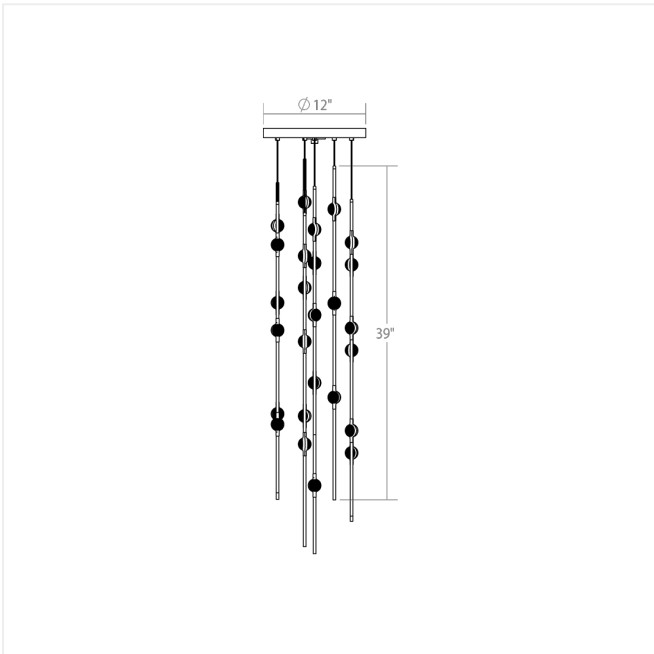

Project:

Constellation Andromeda Chandelier Spec Sheet

SKU: 2162.33W-S-22-J20

Constellation Andromeda chandeliers bring celestial imagery, limitless expansion and sculptural drama to any environment. LED hubs connected in linear strands of various lengths are suspended to form dramatically powerful luminance within a vertical space. Available in a variety of sizes and configurations, with lens options of crystal facets or soft white. Constellation Andromeda can also be customized for your project.

Learn more: <https://sonnemanlight.com/constellation-andromeda-chandelier>

Type #:

Dimensions

Height:	39"
Diameter:	12"
Canopy/Backplate/Base:	12"
Hanging Details:	20' Adjustable Cord
Shape:	Round
Size:	Short 12"

Electrical Specs

Bulb(s) Included?:	Yes
Bulb 1 Type:	Integral LED
Bulb Quantity:	26
Input Voltage:	100-277VAC
Wattage:	52
Initial Lumens:	4670
Delivered Lumens:	3270
Kelvin:	2200K
CRI:	90
Power Supply Type:	Driver
Power Supply Quantity:	1
Power Supply Location:	Remote
Dimming Type:	TRIAC/ELV/0-10V

Installation

Installation:	Licensed electrician required, multi-step installation
Sloped Ceiling Compatible?:	Compatible up to 45°
Cord Length:	20 ft
Minimum Hanging Height:	40"
Maximum Hanging Height:	112"